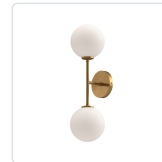

CASSIA WV549220

FIXTURE DIMENSIONS	W6" x H20-1/8" x E6-3/4"
HEIGHT FROM CENTER	10-1/8"
EXTENSION	6-3/4"
LAMP TYPE	E12
MAX WATTAGE	40W
BULB QTY	2
BULBS INCLUDED	No
VOLTAGE	120V
GLASS DETAILS	Opal Glass
MATERIAL	Glass; Steel;
INSTALL OPTIONS	Horizontal/Vertical; Wall;
LOCATION	Damp
CANOPY DIMENSIONS	D4-3/4" x H7/8"
BRAND	Alora Mood

[D - Diameter, L - Length, W - Width, H - Height, E - Extension]

AVAILABLE FINISHES:

WV549220MBOP
Matte Black/Opal
Matte Glass

WV549220AGOP
Aged Gold/Opal
Matte Glass

*For complete warranty terms, please visit: www.aloralighting.com/warranty