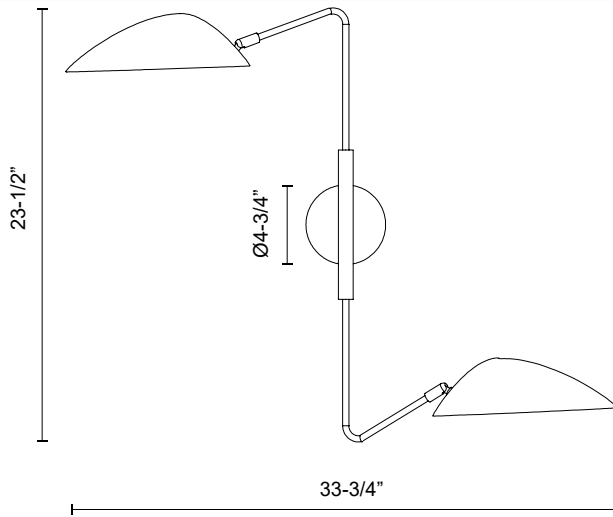

alora mood

P. 1.855.855.8926

CANADA: 19054 28TH Avenue Surrey - BC V3Z 6M3

USA: 3035 E. Lone Mountain Rd - Las Vegas, NV, 89081

OSCAR WV550224

FIXTURE DIMENSIONS	W6-1/8" x H23-1/2" x E18-7/8"
HEIGHT FROM CENTER	13"
EXTENSION	18-7/8"
LAMP TYPE	E26
MAX WATTAGE	60W
BULB QTY	2
BULBS INCLUDED	No
VOLTAGE	120V
SHADE DIMENSIONS	L11-1/8" x W6-1/8" x H3-1/4"
MATERIAL	Aluminum; Steel;
INSTALL OPTIONS	Down Only; Wall;
LOCATION	Damp
CANOPY DIMENSIONS	D4-3/4" x H7/8"
BRAND	Alora Mood

[D - Diameter, L - Length, W - Width, H - Height, E - Extension]

AVAILABLE FINISHES:

WV550224MBAG
Aged Gold/Matte
Black

WV550224WHAG
Aged Gold/White

*For complete warranty terms, please visit: www.aloralighting.com/warranty