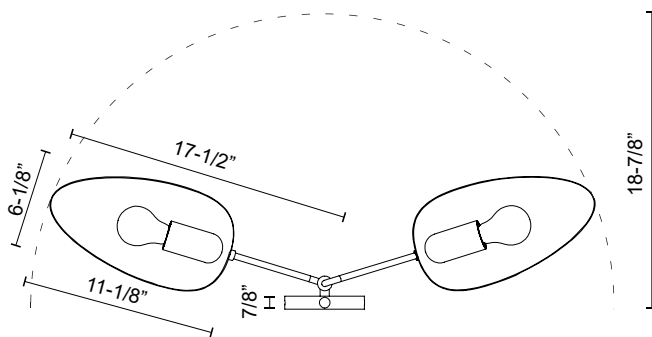

alora mood

P. 1.855.855.8926

CANADA: 19054 28TH Avenue Surrey - BC V3Z 6M3

USA: 3035 E. Lone Mountain Rd - Las Vegas, NV, 89081

OSCAR WV550224

FIXTURE DIMENSIONS	W6-1/8" x H23-1/2" x E18-7/8"
HEIGHT FROM CENTER	13"
EXTENSION	18-7/8"
LAMP TYPE	E26
MAX WATTAGE	60W
BULB QTY	2
BULBS INCLUDED	No
VOLTAGE	120V
SHADE DIMENSIONS	L11-1/8" x W6-1/8" x H3-1/4"
MATERIAL	Aluminum; Steel;
INSTALL OPTIONS	Down Only; Wall;
LOCATION	Damp
CANOPY DIMENSIONS	D4-3/4" x H7/8"
BRAND	Alora Mood

[D - Diameter, L - Length, W - Width, H - Height, E - Extension]

AVAILABLE FINISHES:

WV550224MBAG
Aged Gold/Matte
Black

WV550224WHAG
Aged Gold/White

*For complete warranty terms, please visit: www.aloralighting.com/warranty