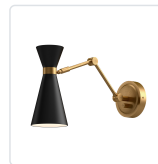

alora mood

P. 1.855.855.8926

CANADA: 19054 28TH Avenue Surrey - BC V3Z 6M3

USA: 3035 E. Lone Mountain Rd - Las Vegas, NV, 89081

BLAKE WV574524

FIXTURE DIMENSIONS	W4-3/8" x H12-1/4" x E20"
EXTENSION	20"
LAMP TYPE	E26
MAX WATTAGE	60W
BULB QTY	1
BULBS INCLUDED	No
VOLTAGE	120V
DIMMABLE	Full Range Dimmer Switch
SWITCH	Full Range Dimmer Switch
SHADE DIMENSIONS	D4-3/8" x H12-1/4"
MATERIAL	Aluminum; Steel;
INSTALL OPTIONS	Down Only; Wall;
LOCATION	Damp
CANOPY DIMENSIONS	D4-3/4" x E1-3/8"
BRAND	Alora Mood

[D - Diameter, L - Length, W - Width, H - Height, E - Extension]

AVAILABLE FINISHES:

WV574524MBAG
Aged Gold/Matte
Black

WV574524WHAG
Aged Gold/White

*For complete warranty terms, please visit: www.aloralighting.com/warranty