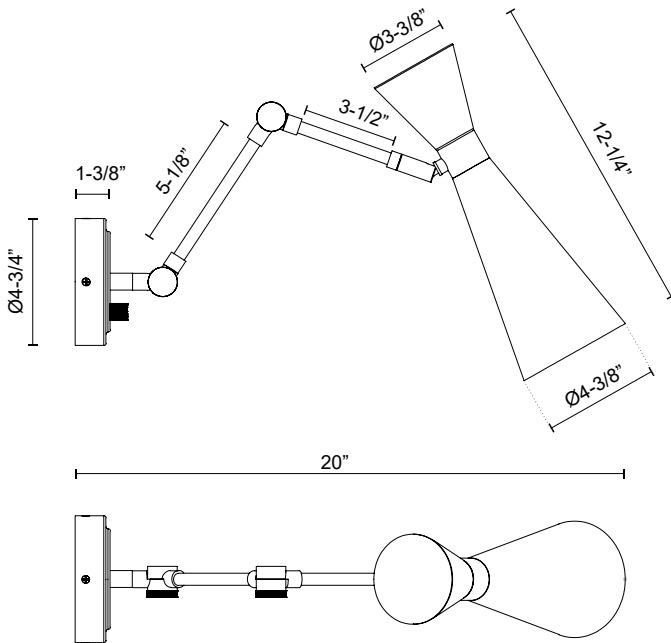

alora mood

P. 1.855.855.8926

CANADA: 19054 28TH Avenue Surrey - BC V3Z 6M3

USA: 3035 E. Lone Mountain Rd - Las Vegas, NV, 89081

BLAKE WV574524

FIXTURE DIMENSIONS	W4-3/8" x H12-1/4" x E20"
EXTENSION	20"
LAMP TYPE	E26
MAX WATTAGE	60W
BULB QTY	1
BULBS INCLUDED	No
VOLTAGE	120V
DIMMABLE	Full Range Dimmer Switch
SWITCH	Full Range Dimmer Switch
SHADE DIMENSIONS	D4-3/8" x H12-1/4"
MATERIAL	Aluminum; Steel;
INSTALL OPTIONS	Down Only; Wall;
LOCATION	Damp
CANOPY DIMENSIONS	D4-3/4" x E1-3/8"
BRAND	Alora Mood

[D - Diameter, L - Length, W - Width, H - Height, E - Extension]

AVAILABLE FINISHES:

WV574524MBAG
Aged Gold/Matte
Black

WV574524WHAG
Aged Gold/White

*For complete warranty terms, please visit: www.aloralighting.com/warranty