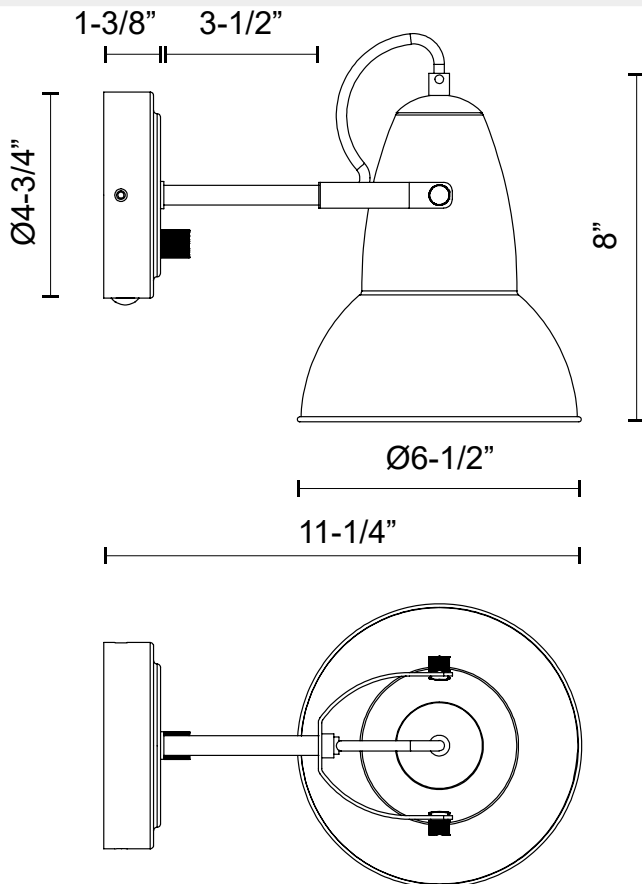

alora mood

P. 1.855.855.8926

CANADA: 19054 28TH Avenue Surrey - BC V3Z 6M3

USA: 3035 E. Lone Mountain Rd - Las Vegas, NV, 89081

FELIX WV576607

FIXTURE DIMENSIONS	W6-1/2" x H8" x E11-1/4"
EXTENSION	11-1/4"
LAMP TYPE	E26
MAX WATTAGE	60W
BULB QTY	1
BULBS INCLUDED	No
VOLTAGE	120V
DIMMABLE	Full Range Dimmer Switch
SWITCH	Full Range Dimmer Switch
SHADE DIMENSIONS	D6-1/2" x H7-1/2"
MATERIAL	Steel
INSTALL OPTIONS	Down Only; Wall;
LOCATION	Damp
CANOPY DIMENSIONS	D4-3/4" x E1-3/8"
BRAND	Alora Mood

[D - Diameter, L - Length, W - Width, H - Height, E - Extension]

AVAILABLE FINISHES:

WV576607MBAG
Aged Gold/Matte
Black

WV576607WHAG
Aged Gold/White

*For complete warranty terms, please visit: www.aloralighting.com/warranty