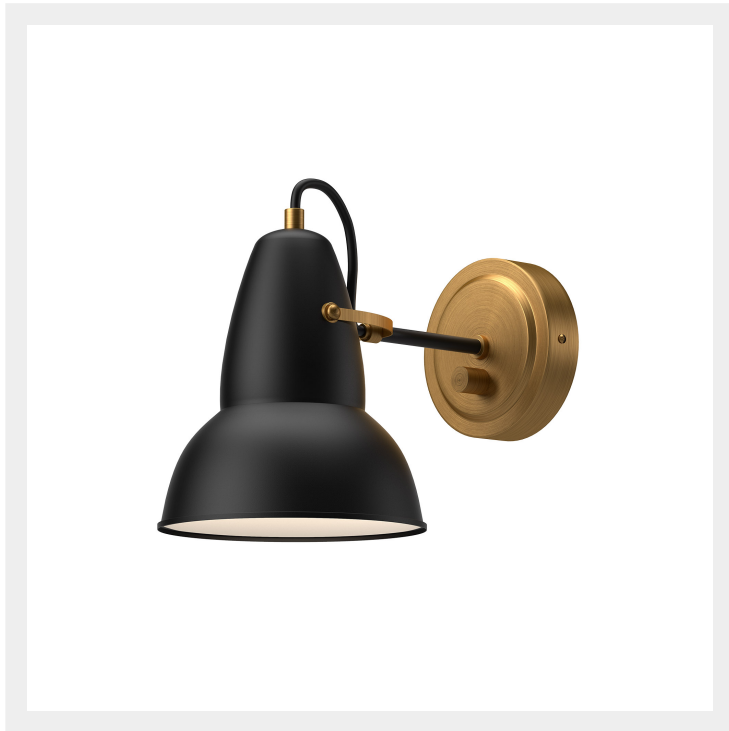

alora mood

P. 1.855.855.8926

CANADA: 19054 28TH Avenue Surrey - BC V3Z 6M3

USA: 3035 E. Lone Mountain Rd - Las Vegas, NV, 89081

FELIX WV576607

FIXTURE DIMENSIONS	W6-1/2" x H8" x E11-1/4"
EXTENSION	11-1/4"
LAMP TYPE	E26
MAX WATTAGE	60W
BULB QTY	1
BULBS INCLUDED	No
VOLTAGE	120V
DIMMABLE	Full Range Dimmer Switch
SWITCH	Full Range Dimmer Switch
SHADE DIMENSIONS	D6-1/2" x H7-1/2"
MATERIAL	Steel
INSTALL OPTIONS	Down Only; Wall;
LOCATION	Damp
CANOPY DIMENSIONS	D4-3/4" x E1-3/8"
BRAND	Alora Mood

[D - Diameter, L - Length, W - Width, H - Height, E - Extension]

AVAILABLE FINISHES:

WV576607MBAG
Aged Gold/Matte
Black

WV576607WHAG
Aged Gold/White

*For complete warranty terms, please visit: www.aloralighting.com/warranty