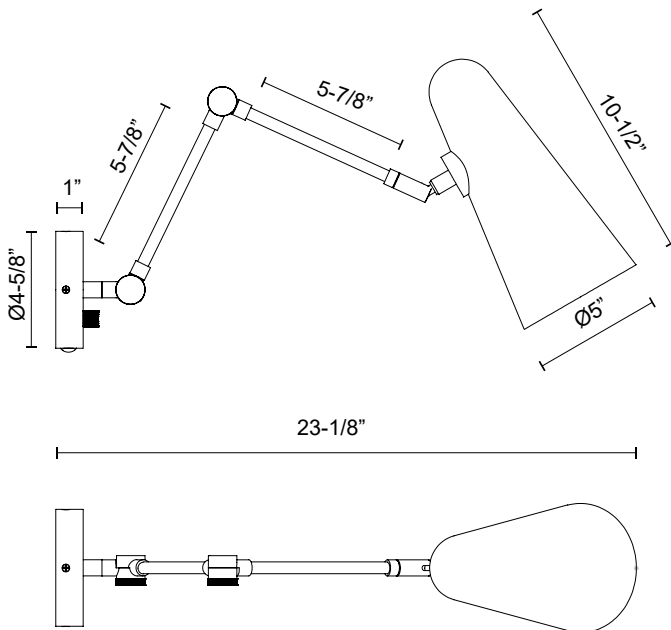

alora mood

P. 1.855.855.8926

CANADA: 19054 28TH Avenue Surrey - BC V3Z 6M3

USA: 3035 E. Lone Mountain Rd - Las Vegas, NV, 89081

DANIEL WV578925

FIXTURE DIMENSIONS	W5" x H10-1/2" x E23-1/8"
EXTENSION	23-1/8"
LAMP TYPE	E26
MAX WATTAGE	60W
BULB QTY	1
BULBS INCLUDED	No
VOLTAGE	120V
DIMMABLE	Full Range Dimmer Switch
SWITCH	Full Range Dimmer Switch
SHADE DIMENSIONS	D5" x H10-1/2"
MATERIAL	Brass; Steel;
INSTALL OPTIONS	Down Only; Wall;
LOCATION	Damp
CANOPY DIMENSIONS	D4-5/8" x E1"
BRAND	Alora Mood

[D - Diameter, L - Length, W - Width, H - Height, E - Extension]

AVAILABLE FINISHES:

WV578925MBAG
Aged Gold/Matte
Black

WV578925WHAG
Aged Gold/White

*For complete warranty terms, please visit: www.aloralighting.com/warranty