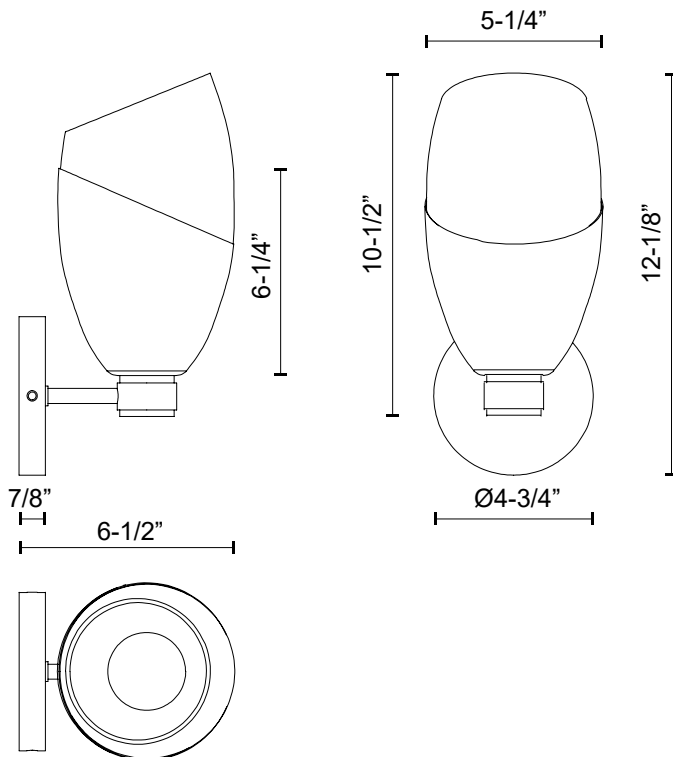

alora mood

P. 1.855.855.8926

CANADA: 19054 28TH Avenue Surrey - BC V3Z 6M3

USA: 3035 E. Lone Mountain Rd - Las Vegas, NV, 89081

CAPRI WV587105

FIXTURE DIMENSIONS	W5-1/4" x H12-1/8" x E6-1/2"
HEIGHT FROM CENTER	9-3/4"
EXTENSION	6-1/2"
LAMP TYPE	E26
MAX WATTAGE	60W
BULB QTY	1
BULBS INCLUDED	No
VOLTAGE	120V
GLASS DETAILS	Clear Glass
MATERIAL	Aluminum; Glass; Steel;
INSTALL OPTIONS	Up/Down; Wall;
LOCATION	Damp
CANOPY DIMENSIONS	D4-3/4" x H7/8"
BRAND	Alora Mood

[D - Diameter, L - Length, W - Width, H - Height, E - Extension]

AVAILABLE FINISHES:

WV587105CHCL
Chrome/Clear
Glass

WV587105MBCL
Clear Glass/Matte
Black

*For complete warranty terms, please visit: www.aloralighting.com/warranty