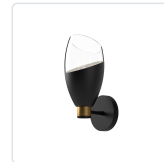

alora mood

P. 1.855.855.8926

CANADA: 19054 28TH Avenue Surrey - BC V3Z 6M3

USA: 3035 E. Lone Mountain Rd - Las Vegas, NV, 89081

CAPRI WV587105

FIXTURE DIMENSIONS	W5-1/4" x H12-1/8" x E6-1/2"
HEIGHT FROM CENTER	9-3/4"
EXTENSION	6-1/2"
LAMP TYPE	E26
MAX WATTAGE	60W
BULB QTY	1
BULBS INCLUDED	No
VOLTAGE	120V
GLASS DETAILS	Clear Glass
MATERIAL	Aluminum; Glass; Steel;
INSTALL OPTIONS	Up/Down; Wall;
LOCATION	Damp
CANOPY DIMENSIONS	D4-3/4" x H7/8"
BRAND	Alora Mood

[D - Diameter, L - Length, W - Width, H - Height, E - Extension]

AVAILABLE FINISHES:

WV587105CHCL
Chrome/Clear
Glass

WV587105MBCL
Clear Glass/Matte
Black

*For complete warranty terms, please visit: www.aloralighting.com/warranty