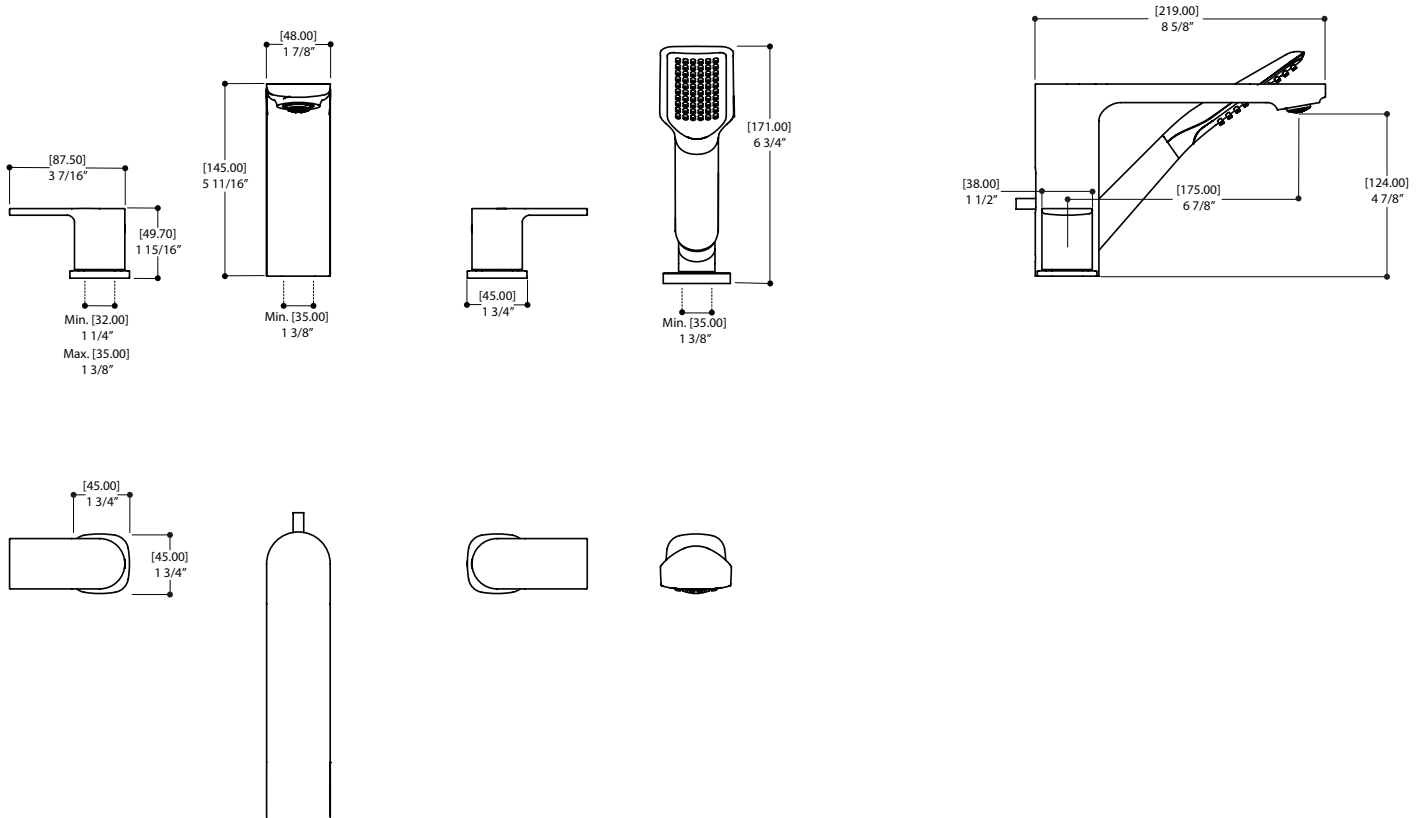

AQUABRASS Town of Mount Royal 15018

4-piece deckmount tub filler with handshower

FEATURES

- Solid brass construction
- Crystal clear water flow
- Handshower with 5' double-helix hidden hose
- Pull-button diverter at the back of spout
- 1/2" connection

CODE & COMPLIANCE

SPECS AT LARGE

Overall spout projection: 8 5/8"
 CC spout projection: 6 7/8"
 Total faucet height: 8 5/8"

Flow rate: 1.75 gpm
 Mounting hole: 1 3/8"
 Counter depth: 1 3/8"

Aquabross cannot be held responsible for any technical or typographical errors or omissions contained within this document and reserves the right to make changes without prior notice.