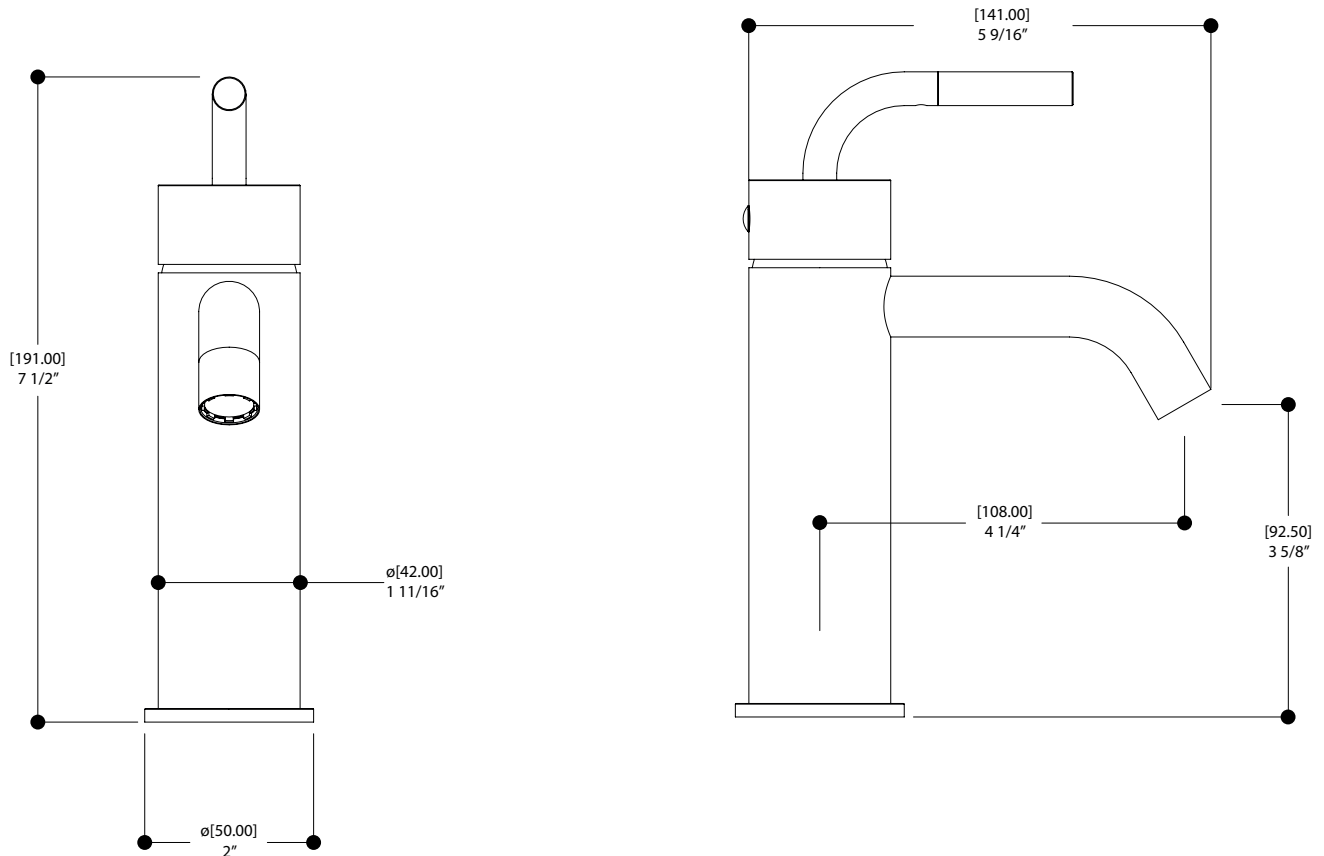

FEATURES

Solid brass construction
 2 handle inserts included – smooth and knurled
 Crystal clear water flow
 Press pop-up drain with overflow included
 3/8" connection

FINISHES

Standard
 Polished chrome (pc)
 Brushed gold (bgd)

SPECS AT LARGE

Overall spout projection: 5 9/16"
 CC spout projection: 4 1/4"
 Total faucet height: 7 1/2"

Flow rate: 1.75 gpm
 Mounting hole: 1 3/8"
 Counter depth: 1 3/8"

Aquabrace cannot be held responsible for any technical or typographical errors or omissions contained within this document and reserves the right to make changes without prior notice.