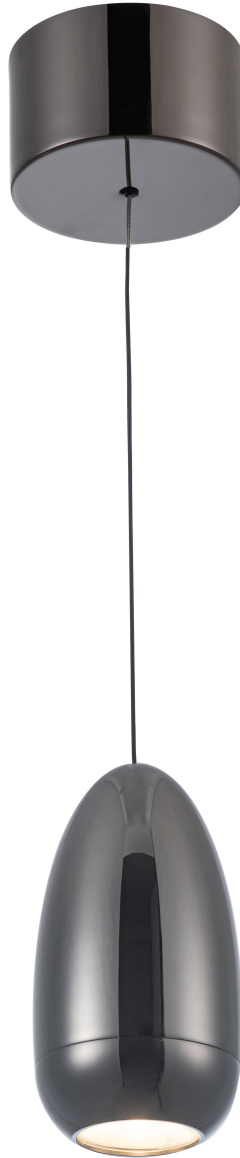

## Royal Pearl Collection Integrated LED Pendant Gun Metal

The Royal pearl collection might just be the single pendants with the highest “cool” factor out there. These pendants are illuminated with bright LEDs, and are on a pulley system which allows the user to lower or raise with ease. Also, each model comes with bottom face plates in black, gun metal and gold so you can mix and match. (You choose the body colour and get all 3 bottom options in the box). Gun metal body model shown. (Comes in gold and matte black as well)

ORDERING			
<b>Model: AC6650GM</b>			
<b>Collection: Royal Pearl</b>			
<b>Finish: Gun Metal</b>			
PRODUCT DIMENSIONS			
<b>Weight</b>	2.00 lbs		
<b>Length</b>			
<b>Width</b>			
<b>Height</b>			
<b>Overall Height</b>			
<b>Ext.</b>			
<b>Chain</b>			
<b>Rods</b>			
<b>Cord Length</b>			
<b>Wire Length</b>			
<b>Canopy / Back Plate</b>	4.75 x 4.75 x 2.95"		
<b>Sloped Ceiling</b>	No		
PACKAGING DIMENSIONS			
Weight	Length	Width	Height
3 lbs	11"	9"	6"
BULBS			
<b>Bulbs Included</b>	No		
<b>Bulb Qty.</b>			
<b>Wattage</b>			
<b>Dimmable</b>	No		
<b>Socket Base Type</b>	Integrated LED		
<b>Lumens (LED)</b>			
<b>CRI (LED)</b>			
<b>Kelvin (LED)</b>			
OTHER			
<b>UPC</b>	778350021234		
<b>Material</b>	Metal		
<b>Listing Approval 1</b>			
<b>Listing Approval 2</b>			
<b>Safety Rating</b>	ETL		
<b>Warranty</b>	Limited lifetime warranty		