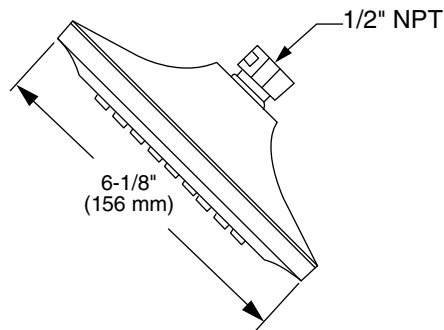

MODEL NUMBER:

□ 1660.509 Townsend Water-Saving Showerhead

GENERAL DESCRIPTION:

Single function showerhead. Full spray pattern. Brass ball joint.
Easy clean spray nozzles. 1.8 gpm / 6.8L/min. maximum flow rate.

SUGGESTED SPECIFICATION

Showerhead shall save 30% in water usage. Showerhead shall have 1 spray pattern and brass ball joint. Fitting shall be American Standard Model # 1660.509.____.

CODES AND STANDARDS