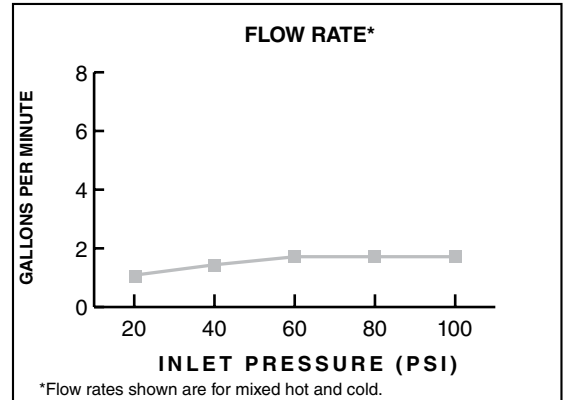

CODES AND STANDARDS

These products meet or exceed the following codes and standards:

ASME A112.18.1
CSA B125.1

Product Number	Description	Finishes			
		Polished Chrome	PVD Polished Nickel	Legacy Bronze	PVD Satin Nickel
		002	013	278	295
1660.509	Townsend® Water-Saving Showerhead Only				

Showerhead Accessories	
Product Number	Description
1660.240	Standard Shower Arm and Flange
1660.241	Modern Shower Arm and Flange