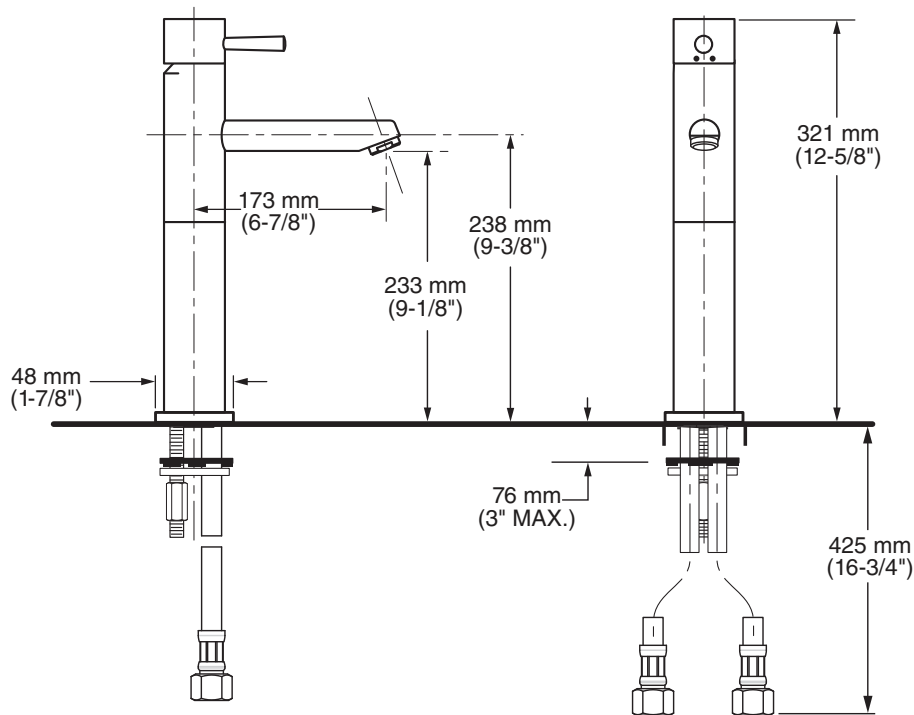

MODEL NUMBER:

- 2064.152 Serin Single Control Monoblock Grid Drain.
- 2064.151 Serin Single Control Monoblock Less Drain.

GENERAL DESCRIPTION:

Brass body. Washerless 35 mm ceramic disc valve cartridge with integral hot limit safety stop. Braided flexible supply hoses with 3/8" compression connectors. 1.2 gpm/4.5 L/min. maximum flow rate.

SUGGESTED SPECIFICATION

Single control lavatory faucet shall feature a brass body and metal lever handle. Fitting shall be equipped with flexible supplies with 3/8" compression connectors. Shall also feature washerless ceramic disc valve cartridge with an integral hot limit safety stop. Fitting shall be American Standard Model # 2064_.