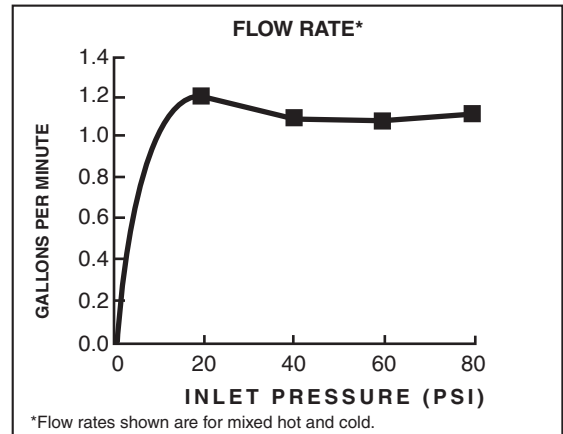

CODES AND STANDARDS

These products meet or exceed the following codes and standards:

- **ANSI A117.1**
- **ASME A112.18.1**
- **CSA B125.1**
- **NSF 61/Section 9 and Annex G**

Product Number	Description		Finish Options	
			Polished Chrome	PVD Satin Nickel
			002	295
2064.152	Serin Single Control Monoblock faucet with grid drain.			
2064.151	Serin Single Control Monoblock faucet less drain.			

Meets the American Disabilities Act Guidelines and **ANSI A117.1** Requirements for the physically challenged.

AERATOR MODIFICATIONS***	Parts Suffix**
0.5 gpm (1.9 Lpm) PCA* Spray	___F05
0.5 gpm (1.9 Lpm) Vandal Resistant PCA Spray	___V05
1.0 gpm (3.8 Lpm) PCA Aerator	___F10
1.0 gpm (3.8 Lpm) Vandal Resistant PCA Aerator	___V10
1.5 gpm (5.7 Lpm) Vandal Resistant PCA Aerator	___V15

*PCA — Pressure Compensating

To modify a product, add suffix after the 4th digit (ex. 2064F05**101.002)

***Modified product models are **NOT** WaterSense certified.