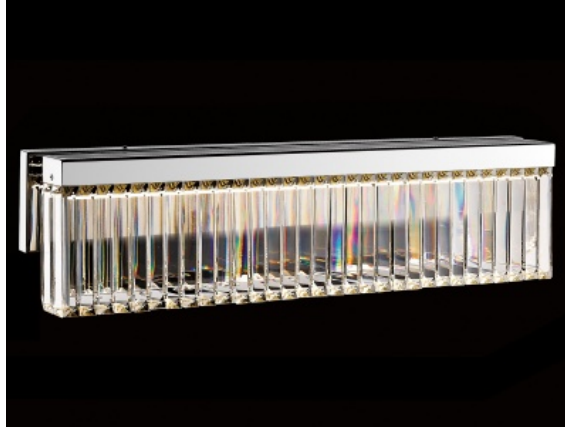

AVENUE LIGHTING

Item#: HF4003-PN

30"W x 6"H x 4"EXT
37 Watt 120 Volt 3000 Lumens
3000K

COMPANY NAME:
DATE:
PROJECT NAME:
LOCATION:
APPROVED BY:
PRODUCT ITEM CODE: HF4003-PN

AVENUE LIGHTING

www.AvenueLighting.com (800) 798-0409 Info@AvenueLighting.com