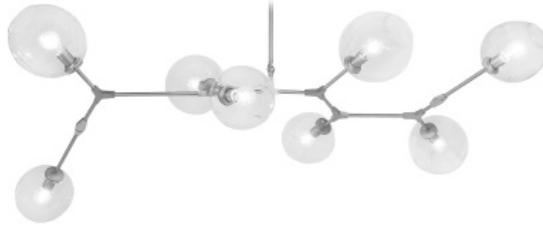

AVENUE LIGHTING

Item#: HF8088-CH

Matte Chrome
21.75"H x 82.25"L x 32"W
68.5" OAH
8-60 Watt A-19 Base 120 Volt
Adjustable Knuckles

INCLUDED:
1-6" Down Rod
1-10" Down Rod
1-14" Down Rod
1-18" Down Rod
1-Hook Included for
Semi-Flush Mount

Min. Length: 68"L
Min. Hanging Height: 28"H

Glass Size:
(4) 8"x8"
(4) 9"x9"

COMPANY NAME:
DATE:
PROJECT NAME:
LOCATION:
APPROVED BY:
PRODUCT ITEM CODE: HF8088-CH

AVENUE LIGHTING

www.AvenueLighting.com (800) 798-0409 Info@AvenueLighting.com