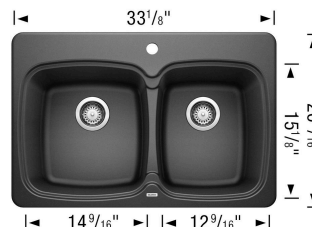

Design and planning tips

- Min cabinet size: 33 in (840 mm)
- Bowl Depth: 8 in (205.0 mm)

Specifications:

Drop in clips, Sink template, Installation instructions, 3 1/2" (90 mm) stainless steel strainers, Limited lifetime warranty

4 additional knock-out hole for accessory.

Topmount sinks can be installed undermounted.

Clips #406251 sold separately.

Depending on cabinet construction, a different cabinet size may be required. Consult the cabinet manufacturer.

Codes/Standards: CSA B45.8-18/ IAPMO Z403-2018

Optional Accessories

Blancoclean Silgranit Cleaner	406200
Sink Grid	406388
CapFlow Strainer Cover	517666
Sink Grid	406387

Warranty

Limited lifetime warranty on all sinks and faucets. One-year warranty on all accessories and soap dispensers.

Code/Standards Compliance

BLANCO sinks and faucets are third-party tested and certified to CSA, cUPC, ANSI/ASME, IAPMO and NSF standards and listed by applicable certification bodies. For more information on individual product listings, contact our office or listing organization.

Need support? Learn more by watching our sink & faucet How-to videos:

<https://www.blanco.com/ca-en/support/how-to-videos/how-to-videos-for-sinks/>

BLANCO Canada Inc
100 Corporation Drive
Brampton ON L6S 6B5

Tel & Fax

Tel: 905-494-2400 Toll free: 1-877-425-2626
Fax: 905-494-2425 Toll free: 1-877-825-2626

While BLANCO strives to provide accurate information, all images and dimensions in this document are intended for reference only and are subject to change at any time without notice. This document is not intended for use as an installation guide. For technical installation details, refer to installation instructions provided with the product. BLANCO assumes no responsibility for the use of superseded or voided specifications.