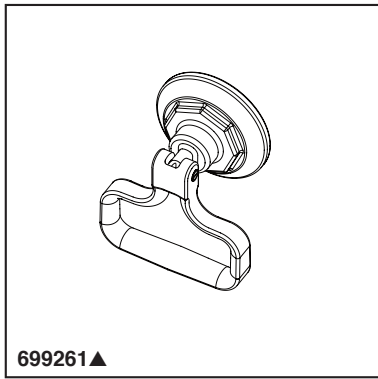

BRIZO®

ACCESSORIES

- Rook™ Bath Collection
- Drawer Knob

Submitted Model No.: _____

Specific Features: _____

▲ Designate proper finish suffix

STANDARD SPECIFICATIONS:

- Mounting hardware (8-32 UNC screw) included with product
- All metal construction