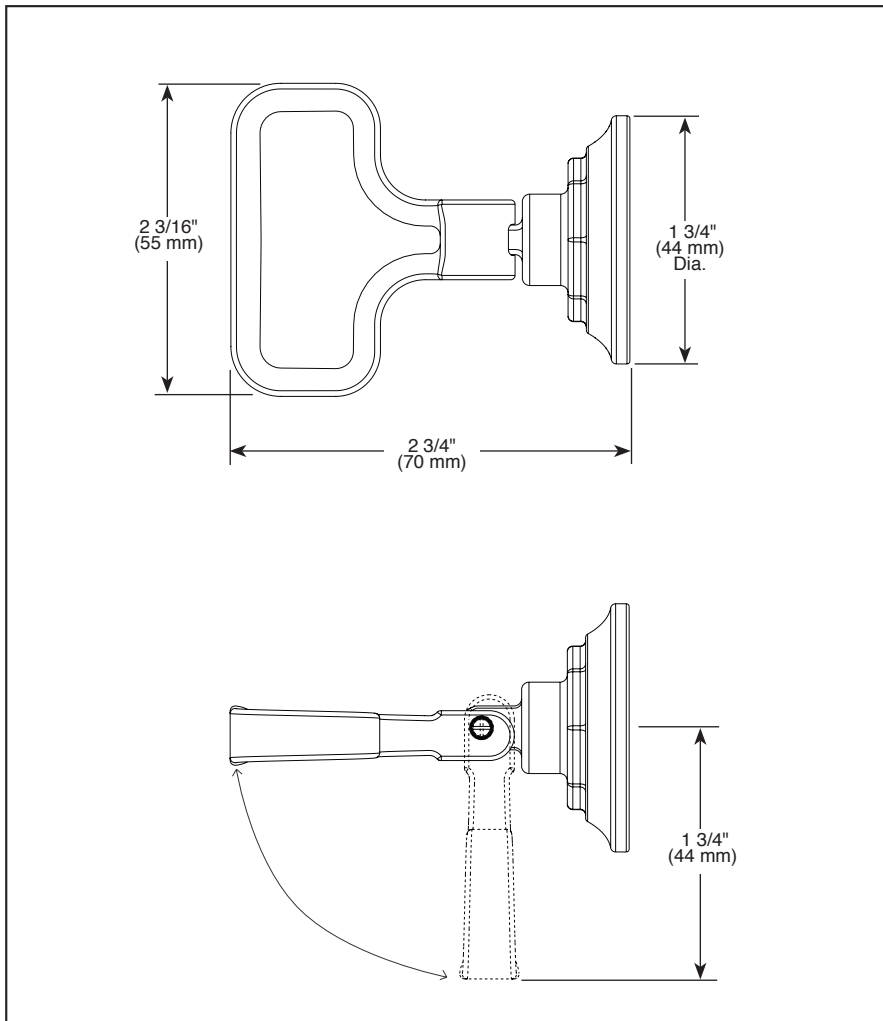

BRIZO®

ACCESSORIES

- Rook™ Bath Collection
- Drawer Knob

Submitted Model No.: _____

Specific Features: _____

▲ Designate proper finish suffix

STANDARD SPECIFICATIONS:

- Mounting hardware (8-32 UNC screw) included with product
- All metal construction