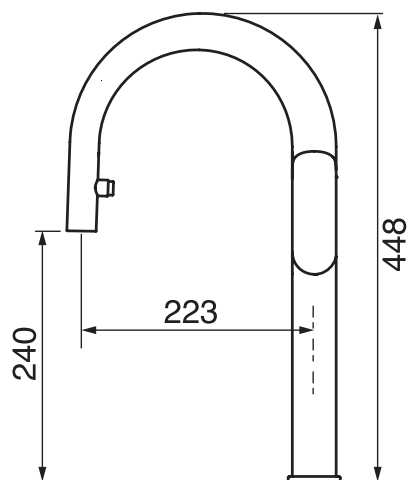

#27713

Kitchen faucet

1.75 GPM (6.6 L/min.)

Finishes: Chrome (#99)
PVD Brushed Nickel (#83)
PVD Matt Black (#275)