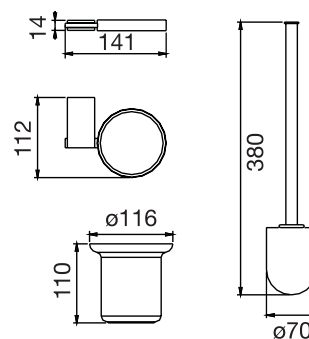

## Element #3333

Wall mount water closet brush

Finish: Chrome (#99)