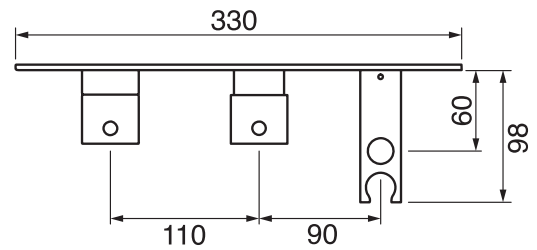

## Lexus #68020T

3/4" thermostatic 2 way shower valve with spray

Square trim ONLY – Order rough-in separately  
Minimal plate design (330 mm x 68 mm)

Finish: Chrome (#99)