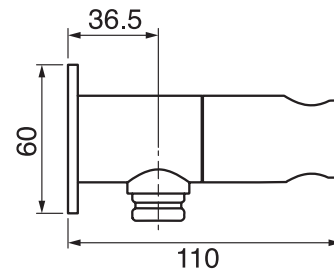

Wily #7436

Hand shower & holder w/closure

Round metal sprayer with square flange
Easy clean nozzles
1/2" male NPT inlet
Turn mounting hook for on-off
Easy slide installation

Finish: Chrome (#99)