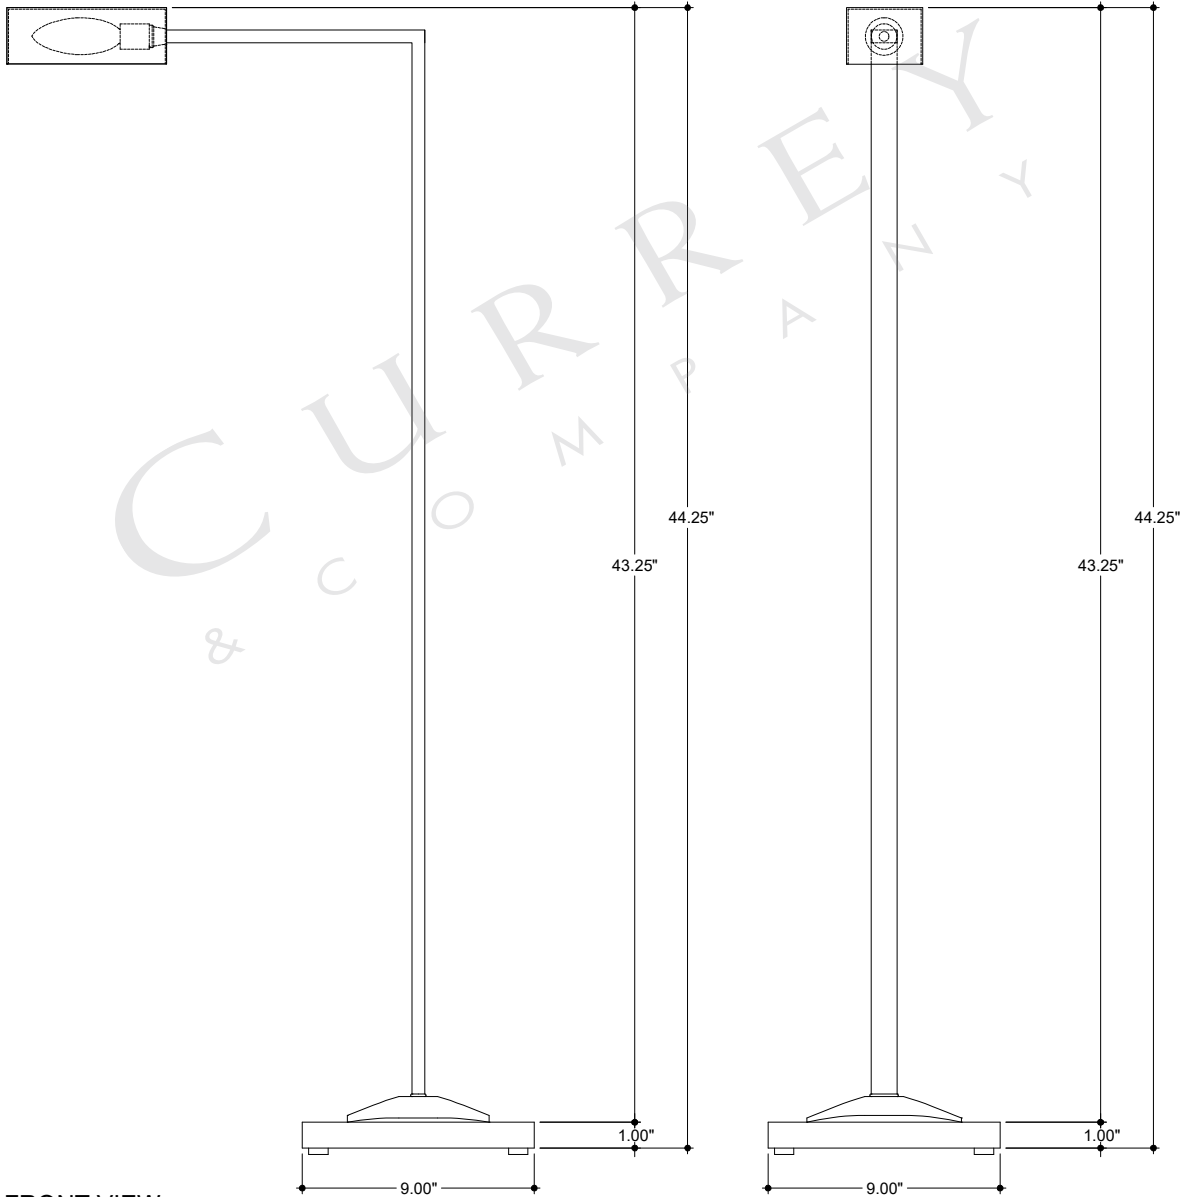

TOP VIEW

FRONT VIEW

8000-0025

ALL WORK © 2017 CURREY & COMPANY