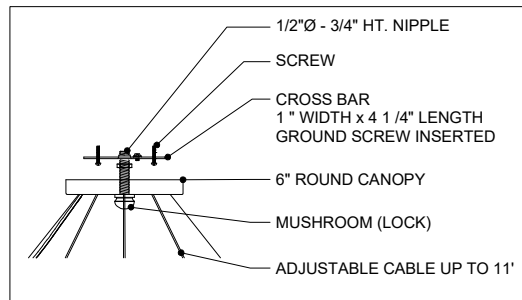

TOP VIEW

FRONT VIEW

9000-0059

ALL WORK © 2015 CURREY & COMPANY