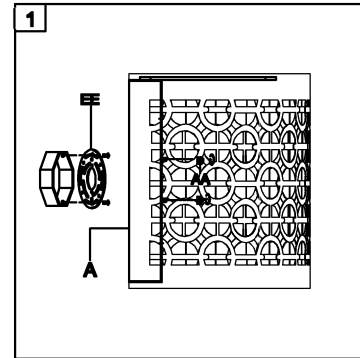

Trade Mark:
CRYSTAL WORLD INC

Product Name: Wall lamp
Model :5430W12ST
120Vac, 60Hz,AC ONLY
Lamp Size:W12"xH7"xE6"

Intertek
4006677

WALL LAMP ASSEMBLY INSTRUCTIONS

- 1.Place fixture(A) onto Butterfly (EE).
Secure with cap nuts (AA).

Hardware Used

AA Cap nut  X 2

- 2.Please hang the crystal(1) to the
fixture

1
 14mm*8PCS
8PCS

- 3.Install light bulbs (not included).
Use bulb
120V G9  2*40W Max.