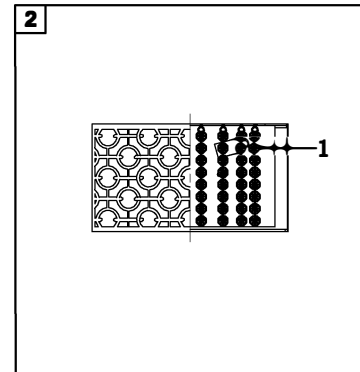

Trade Mark:
CRYSTAL WORLD INC

Product Name: Wall lamp
Model :5430W12ST
120Vac, 60Hz,AC ONLY
Lamp Size:W12"xH7"xE6"

Intertek
4006677

WALL LAMP ASSEMBLY INSTRUCTIONS

- 1.Place fixture(A) onto Butterfly (EE).
Secure with cap nuts (AA).

Hardware Used

AA Cap nut  X 2

- 2.Please hang the crystal(1) to the
fixture

1
 14mm*8PCS
8PCS

- 3.Install light bulbs (not included).
Use bulb
120V G9  2*40W Max.