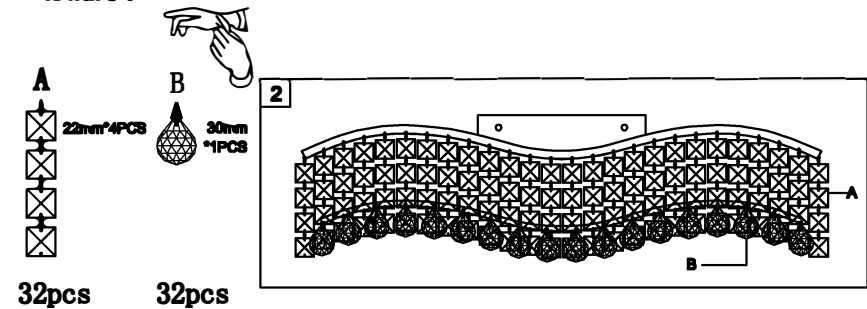

Trade Mark:
CRYSTAL WORLD INC

Product Name: Wall lamp
Model :8004W25C-B
120Vac, 60Hz,AC ONLY
Lamp Size:W25**7"H*6"E

WALL LAMP ASSEMBLY INSTRUCTIONS

1.Place fixture(A) onto mounting screws (DD).secure with cap nuts (AA).

Hardware Used

AA Cap nut
⊞ X 4

DD Mounting screw
⌘ X 4

2.Please hang the crystal(A) (B) to the fixture .

3.Install light bulbs (not included).Use bulb

120V  E12 3*Max 40W