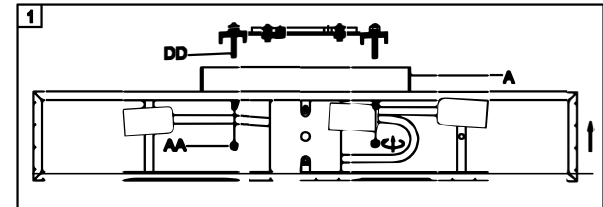

Trade Mark:
CRYSTAL WORLD INC

Product Name: Wall lamp
Model :8004W25C-B
120Vac, 60Hz,AC ONLY
Lamp Size:W25**7"H*6"E

WALL LAMP ASSEMBLY INSTRUCTIONS

1.Place fixture(A) onto mounting screws (DD).secure with cap nuts (AA).

Hardware Used

AA Cap nut
⊞ X 4

DD Mounting screw
⌘ X 4

2.Please hang the crystal(A) (B) to the fixture .

3.Install light bulbs (not included).Use bulb

120V  E12 3*Max 40W