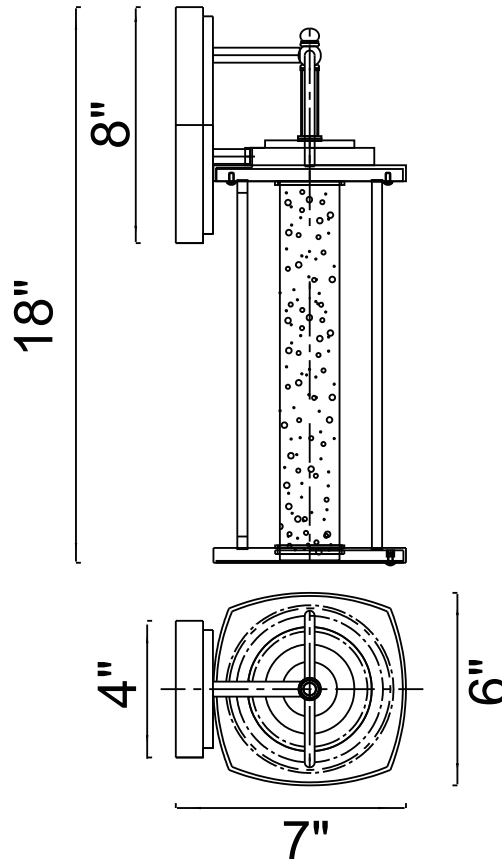

PROJECT: \_\_\_\_\_

FIXTURE TYPE: \_\_\_\_\_

LOCATION: \_\_\_\_\_

CONTACT/PHONE: \_\_\_\_\_

Item	A0407W7-1-101-A
Collection	
Finish	Black
Glass	Clear
Crystal	-----
Input	120V AC,60HZ,AC

Shade	-----
Length/Dia.	7"
Width/Ext.	6"
Height	18"
Maximum	-----
Lumens	500

Light Source	LED
Bulb Info.	11W
Included	-----
Dimmable	No
Color	3000K
Weight	