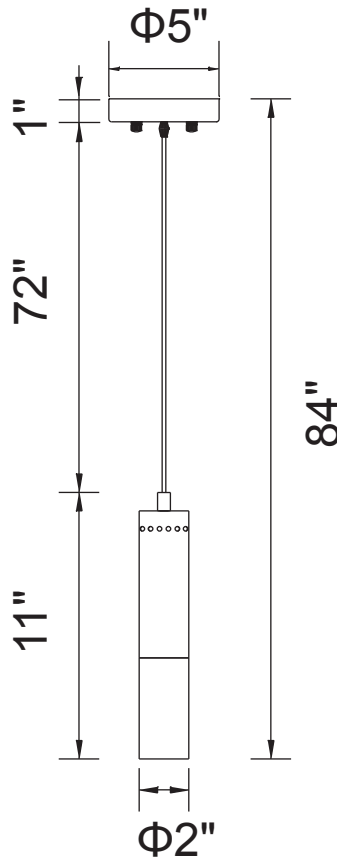

PROJECT: \_\_\_\_\_  
 FIXTURE TYPE: \_\_\_\_\_  
 LOCATION: \_\_\_\_\_  
 CONTACT/PHONE: \_\_\_\_\_

Item	1015P2-1-129
Collection	ANEM
Finish	Matte Black Satin Gold
Glass	-----
Crystal	-----
Input	120V AC,60HZ,AC

Shade	-----
Length/Dia.	2"
Width/Ext.	-----
Height	11"
Maximum	84"
Lumens	-----

Light Source	E12
Bulb Info.	1×60W
Included	-----
Dimmable	Yes
Color	-----
Weight	