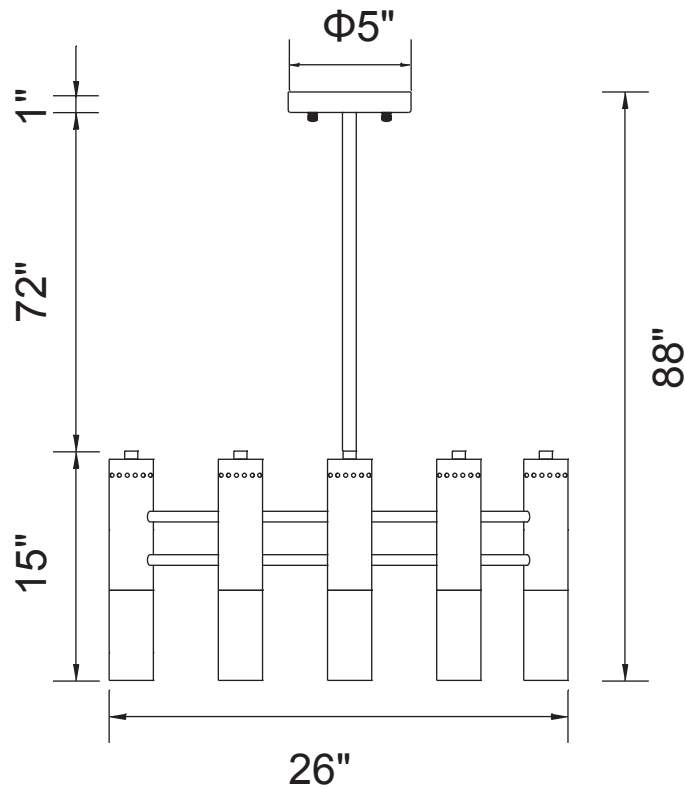

PROJECT: _____

FIXTURE TYPE: _____

LOCATION: _____

CONTACT/PHONE: _____

Item	1015P26-19-129
Collection	ANEM
Finish	Matte Black Satin Gold
Glass	-----
Crystal	-----
Input	120V AC,60HZ,AC

Shade	-----
Length/Dia.	26"
Width/Ext.	-----
Height	15"
Maximum	88"
Lumens	-----

Light Source	E12
Bulb Info.	19x60W
Included	-----
Dimmable	Yes
Color	-----
Weight	