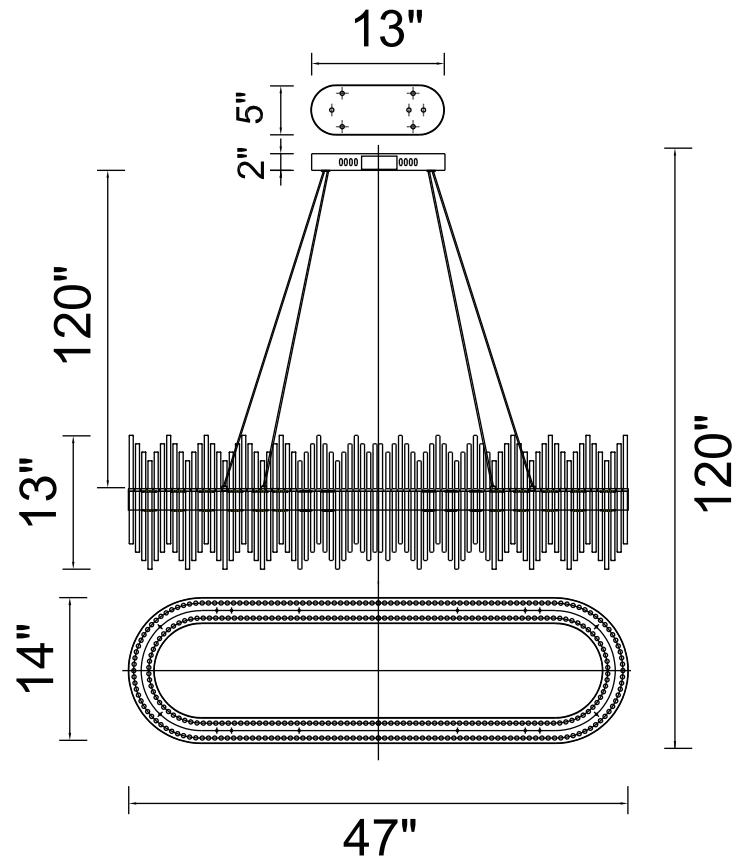

PROJECT: _____

FIXTURE TYPE: _____

LOCATION: _____

CONTACT/PHONE: _____

Item	1063P47-169-RC
Collection	GENEVIEVE
Finish	Medallion Gold
Glass	-----
Crystal	Clear
Input	120V AC,60HZ,AC

Shade	-----
Length/Dia.	47"
Width/Ext.	14"
Height	13"
Maximum	120"
Lumens	4300

Light Source	LED
Bulb Info.	85W
Included	-----
Dimmable	Yes
Color	3000K
Weight	26.3KG