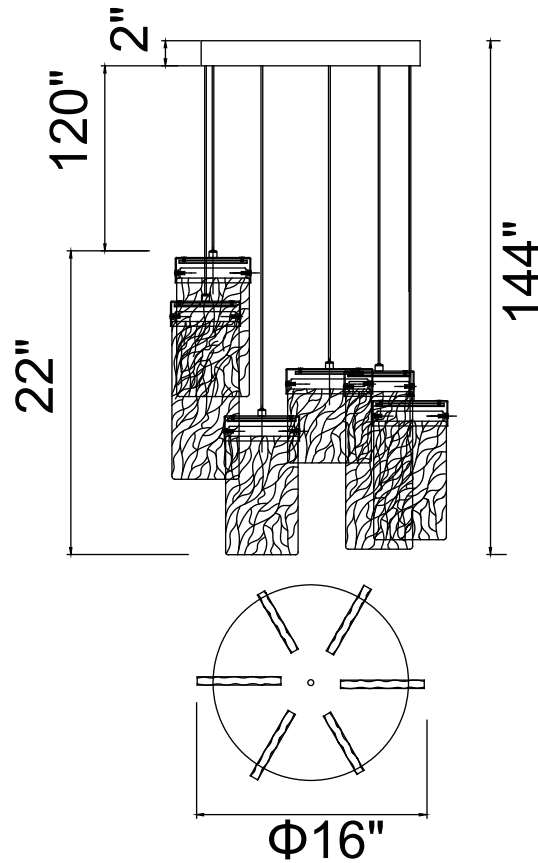

PROJECT: \_\_\_\_\_  
 FIXTURE TYPE: \_\_\_\_\_  
 LOCATION: \_\_\_\_\_  
 CONTACT/PHONE: \_\_\_\_\_

Item	1090P16-6-620
Collection	CAROLINA
Finish	Gold Leaf
Glass	Clear
Crystal	-----
Input	120V AC,60HZ,AC

Shade	-----
Length/Dia.	16"
Width/Ext.	-----
Height	22"
Maximum	144"
Lumens	1300

Light Source	LED
Bulb Info.	50W
Included	-----
Dimmable	Yes
Color	3000K
Weight	15.0KG