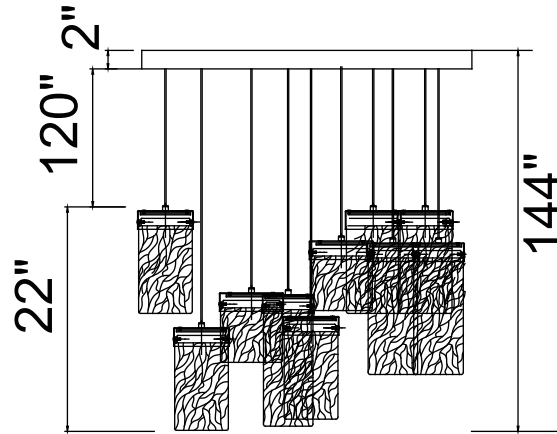

PROJECT: \_\_\_\_\_

FIXTURE TYPE: \_\_\_\_\_

LOCATION: \_\_\_\_\_

CONTACT/PHONE: \_\_\_\_\_

Item	1090P32-16-620
Collection	CAROLINA
Finish	Gold Leaf
Glass	Clear
Crystal	-----
Input	120V AC,60HZ,AC

Shade	-----
Length/Dia.	32"
Width/Ext.	-----
Height	22"
Maximum	144"
Lumens	4900

Light Source	LED
Bulb Info.	140W
Included	-----
Dimmable	Yes
Color	3000K
Weight	23.0KG