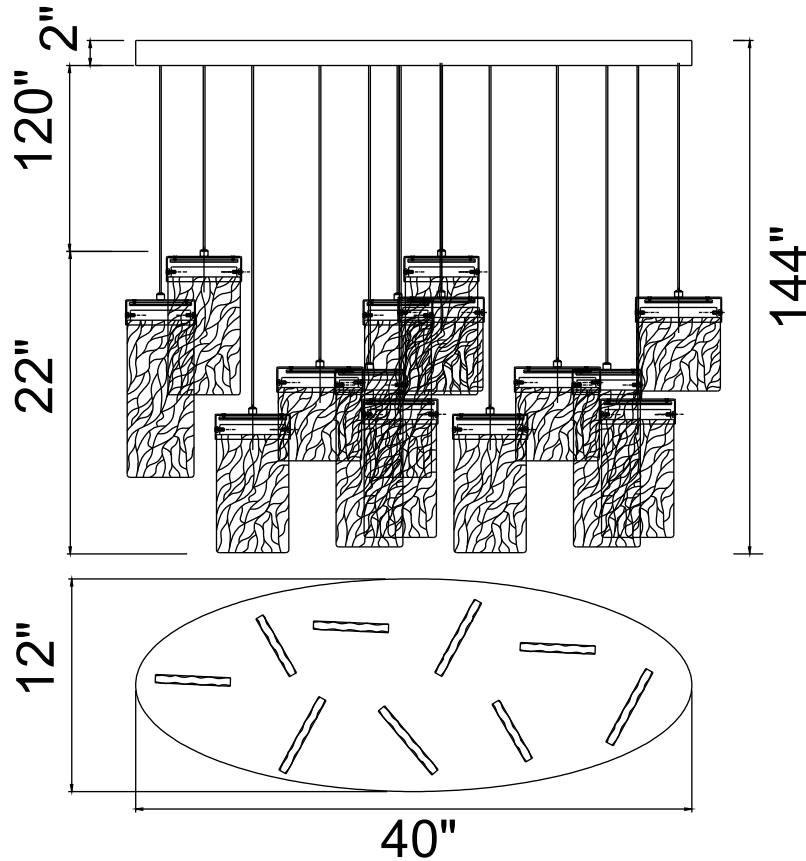

PROJECT: \_\_\_\_\_

FIXTURE TYPE: \_\_\_\_\_

LOCATION: \_\_\_\_\_

CONTACT/PHONE: \_\_\_\_\_

Item	1090P40-10-620-0
Collection	CAROLINA
Finish	Gold Leaf
Glass	Clear
Crystal	-----
Input	120V AC,60HZ,AC

Shade	-----
Length/Dia.	24"
Width/Ext.	10"
Height	22"
Maximum	144"
Lumens	3000

Light Source	LED
Bulb Info.	50W
Included	-----
Dimmable	Yes
Color	3000K
Weight	15.0KG