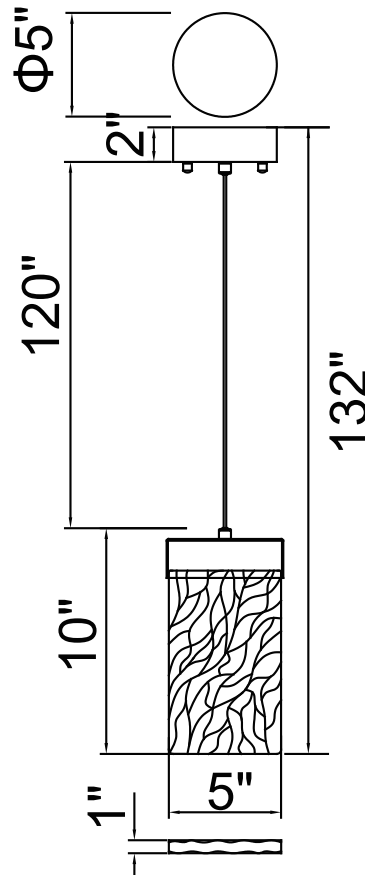

PROJECT: _____

FIXTURE TYPE: _____

LOCATION: _____

CONTACT/PHONE: _____

Item	1090P5-1-620-B
Collection	CAROLINA
Finish	Gold Leaf
Glass	Clear
Crystal	-----
Input	120V AC,60HZ,AC

Shade	-----
Length/Dia.	5"
Width/Ext.	1"
Height	10"
Maximum	132"
Lumens	240

Light Source	LED
Bulb Info.	9.5W
Included	-----
Dimmable	Yes
Color	3000K
Weight	1.5KG