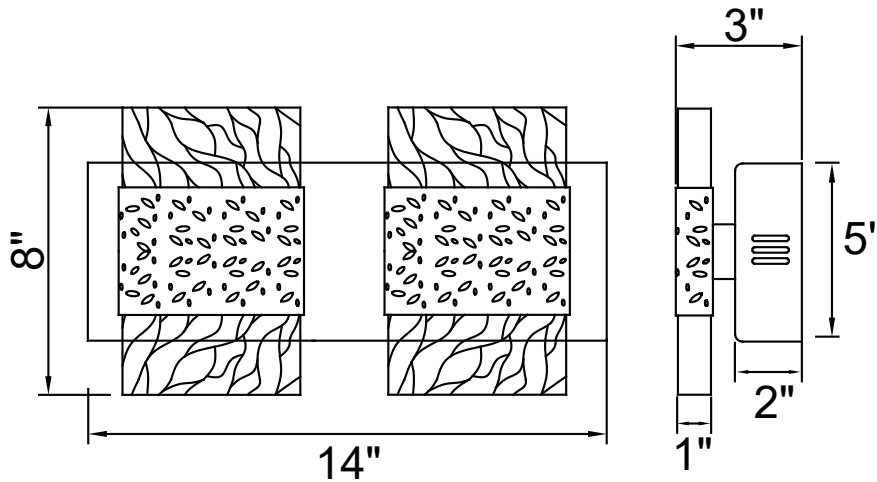

PROJECT: _____
 FIXTURE TYPE: _____
 LOCATION: _____
 CONTACT/PHONE: _____

Item	1090W14-2-269
Collection	CAROLINA
Finish	Pewter
Glass	Clear
Crystal	-----
Input	120V AC,60HZ,AC

Shade	-----
Length/Dia.	14"
Width/Ext.	3"
Height	8"
Maximum	-----
Lumens	900

Light Source	LED
Bulb Info.	20W
Included	-----
Dimmable	Yes
Color	3000K
Weight	3.2KG