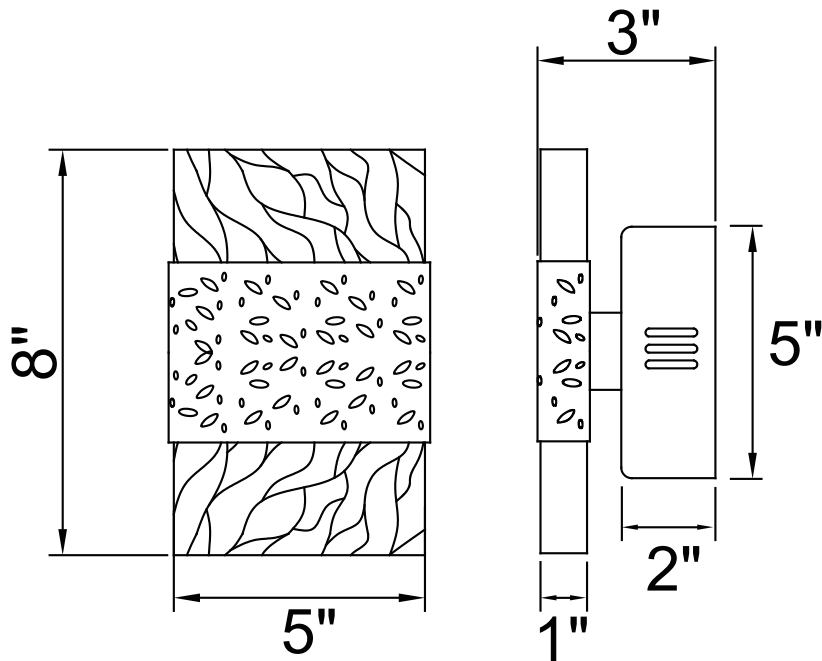

PROJECT: _____

FIXTURE TYPE: _____

LOCATION: _____

CONTACT/PHONE: _____

Item	1090W5-1-620
Collection	CAROLINA
Finish	Gold Leaf
Glass	Clear
Crystal	-----
Input	120V AC,60HZ,AC

Shade	-----
Length/Dia.	5"
Width/Ext.	3"
Height	8"
Maximum	-----
Lumens	450

Light Source	LED
Bulb Info.	10W
Included	-----
Dimmable	Yes
Color	3000K
Weight	1.5KG