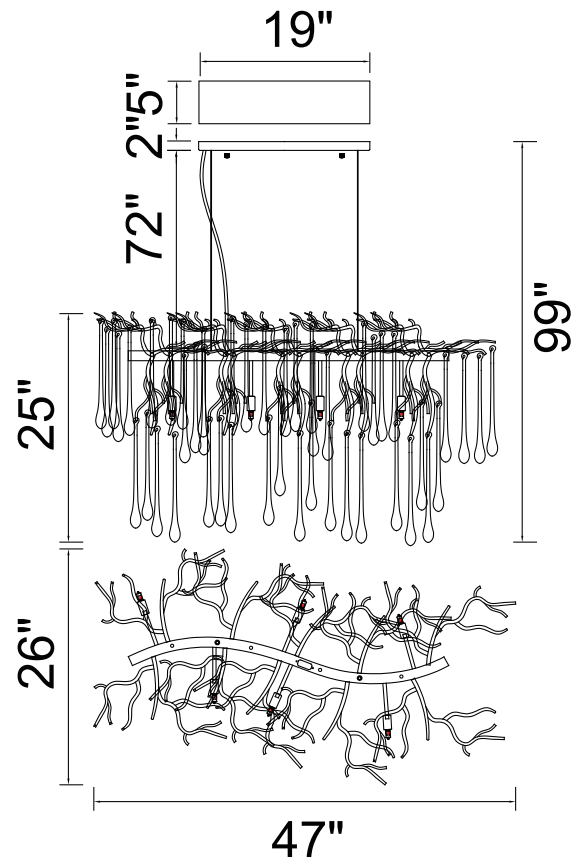

PROJECT: _____

FIXTURE TYPE: _____

LOCATION: _____

CONTACT/PHONE: _____

Item	1094P47-10-101
Collection	ANITA
Finish	Black
Glass	-----
Crystal	Clear
Input	120V AC,60HZ,AC

Shade	-----
Length/Dia.	47"
Width/Ext.	26"
Height	25"
Maximum	99"
Lumens	-----

Light Source	G9
Bulb Info.	10×40W
Included	-----
Dimmable	Yes
Color	-----
Weight	16.5KG