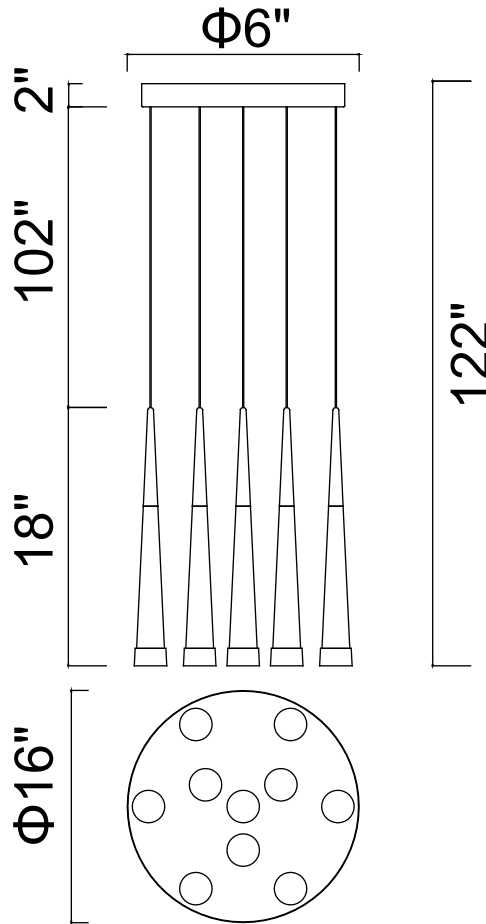

PROJECT: _____
 FIXTURE TYPE: _____
 LOCATION: _____
 CONTACT/PHONE: _____

Item	1103P16-10-602
Collection	ANDES
Finish	Satin Gold
Acrylic	Frosted
Crystal	-----
Input	120V AC,60HZ,AC

Shade	-----
Length/Dia.	16"
Width/Ext.	-----
Height	18"
Maximum	122"
Lumens	-----

Light Source	LED
Bulb Info.	50W
Included	-----
Dimmable	Yes
Color	3000K
Weight	