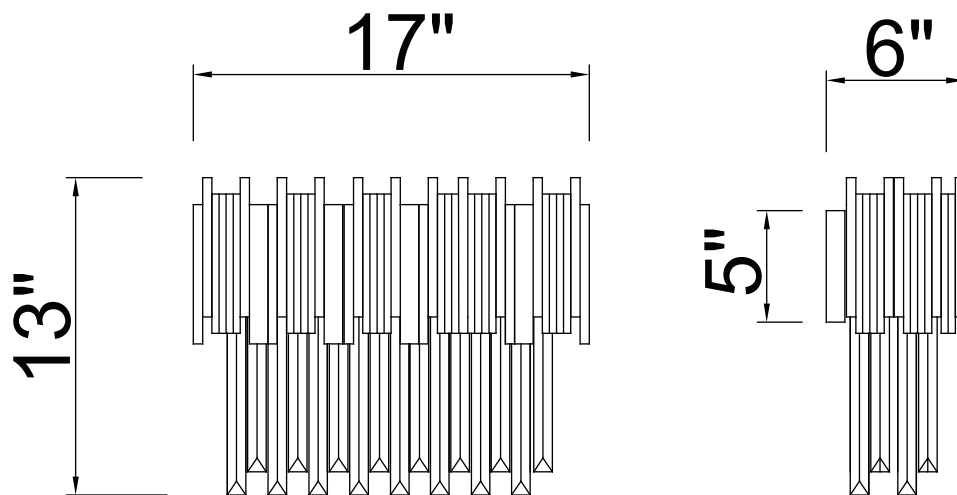

PROJECT: _____
 FIXTURE TYPE: _____
 LOCATION: _____
 CONTACT/PHONE: _____

Item	1112W17-3-169
Collection	DECO
Finish	Medallion Gold
Glass	-----
Crystal	Clear
Input	120V AC,60HZ,AC

Shade	-----
Length/Dia.	17"
Width/Ext.	-----
Height	13"
Maximum	-----
Lumens	-----

Light Source	E12
Bulb Info.	3×60W
Included	-----
Dimmable	Yes
Color	-----
Weight	