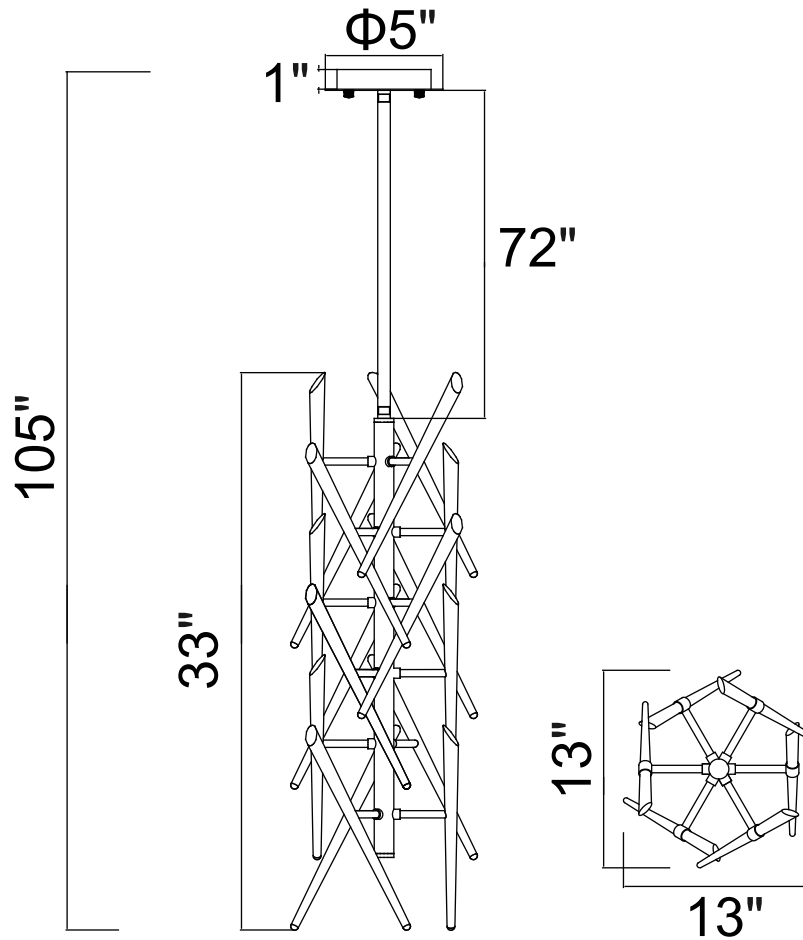

PROJECT: \_\_\_\_\_

FIXTURE TYPE: \_\_\_\_\_

LOCATION: \_\_\_\_\_

CONTACT/PHONE: \_\_\_\_\_

Item	1154P13-5-601
Collection	ICICLE
Finish	Chrome
Glass	Clear
Crystal	-----
Input	120V AC,60HZ,AC

Shade	-----
Length/Dia.	13"
Width/Ext.	13"
Height	33"
Maximum	105"
Lumens	-----

Light Source	G9
Bulb Info.	5×40W
Included	-----
Dimmable	Yes
Color	-----
Weight	