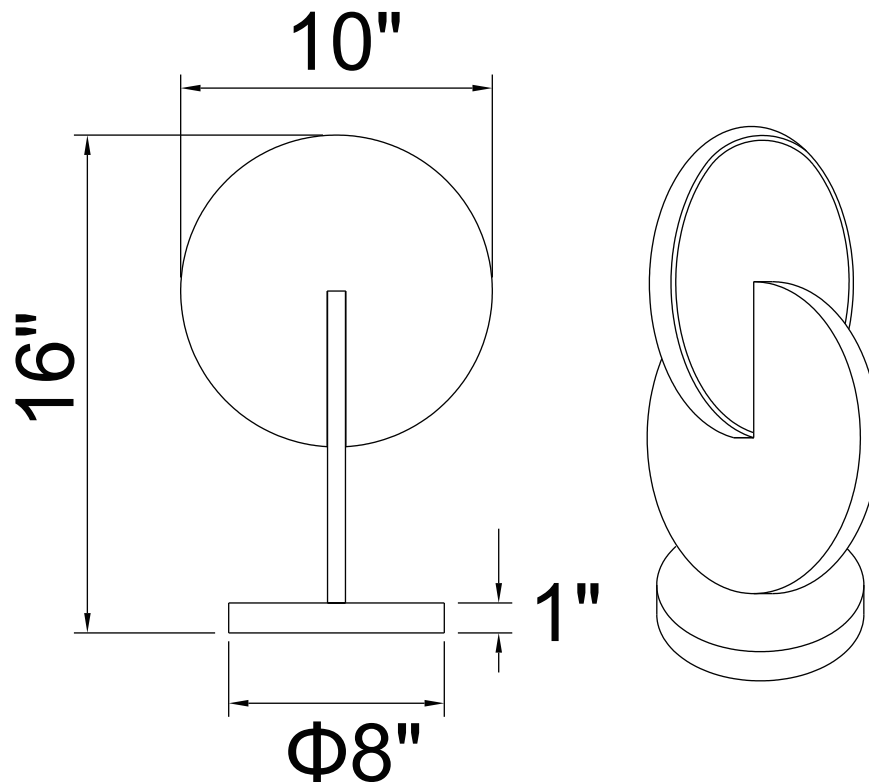

PROJECT: _____

FIXTURE TYPE: _____

LOCATION: _____

CONTACT/PHONE: _____

Item	1206T10-1-629
Collection	TRANCHE
Finish	Brushed Brass
Acrylic	Frosted
Crystal	-----
Input	120V AC,60HZ,AC

Shade	-----
Length/Dia.	10"
Width/Ext.	10"
Height	16"
Maximum	-----
Lumens	416

Light Source	LED
Bulb Info.	8W
Included	-----
Dimmable	Yes
Color	3000K
Weight	