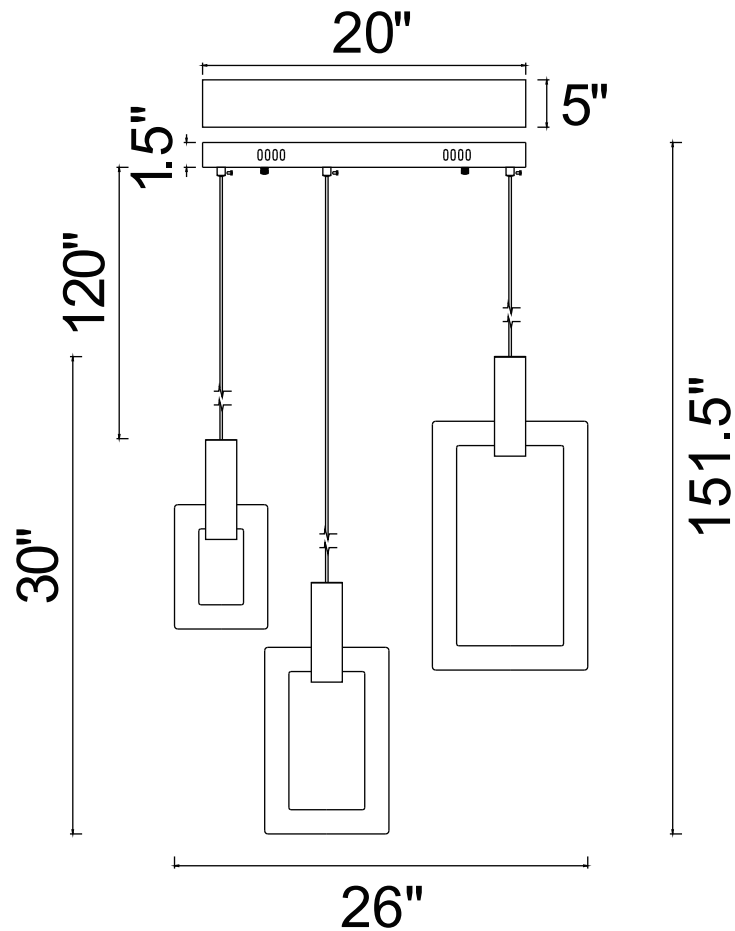

PROJECT: _____

FIXTURE TYPE: _____

LOCATION: _____

CONTACT/PHONE: _____

Item	1214P26-3-236-A-RC
Collection	ANELLO
Finish	White Oak
Glass	-----
Acrylic	Frosted
Input	120V AC,60HZ,AC

Shade	-----
Length/Dia.	26"
Width/Ext.	5"
Height	30"
Maximum	151.5"
Lumens	1092

Light Source	LED
Bulb Info.	21W
Included	-----
Dimmable	Yes
Color	3000K
Weight	