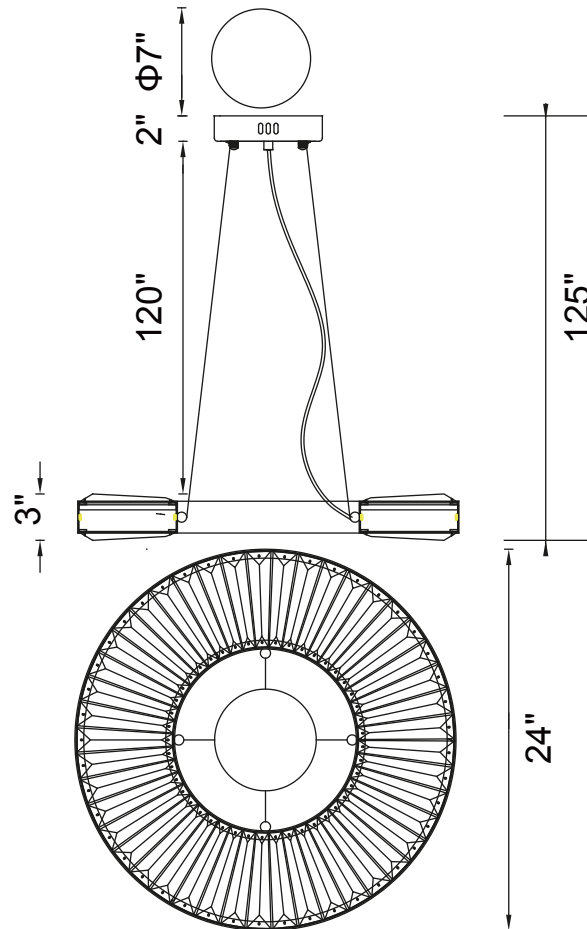

PROJECT: _____

FIXTURE TYPE: _____

LOCATION: _____

CONTACT/PHONE: _____

Item	1219P24-1-625
Collection	BIJOUX
Finish	Brass
Glass	-----
Crystal	Clear
Input	120V AC,60HZ,AC

Shade	-----
Length/Dia.	24"
Width/Ext.	24"
Height	3"
Maximum	125"
Lumens	2860

Light Source	LED
Bulb Info.	55W
Included	-----
Dimmable	Yes
Color	3000K
Weight	