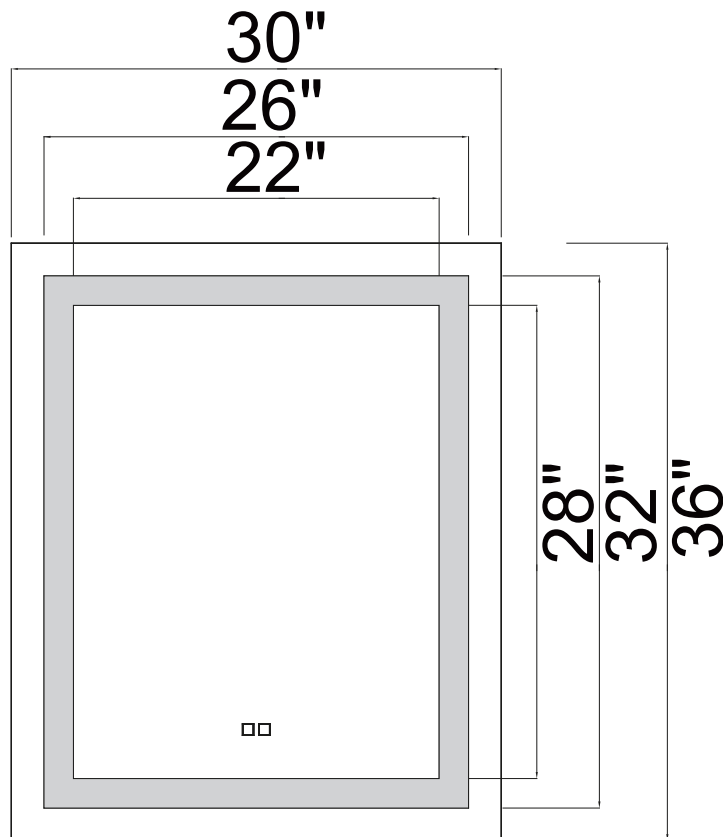

PROJECT: \_\_\_\_\_  
 FIXTURE TYPE: \_\_\_\_\_  
 LOCATION: \_\_\_\_\_  
 CONTACT/PHONE: \_\_\_\_\_

**Mirror can not turn on/off from a wall switch**

Item	1232W30-36-A
Collection	ABRIL
Finish	White
Glass	-----
Crystal	-----
Input	120V AC,60HZ,AC

Shade	-----
Length/Dia.	30"
Width/Ext.	2"
Height	36"
Maximum	-----
Lumens	1092

Light Source	LED
Bulb Info.	21W
Included	-----
Dimmable	No
Color	3000K, 4000K, 6000K
Weight	