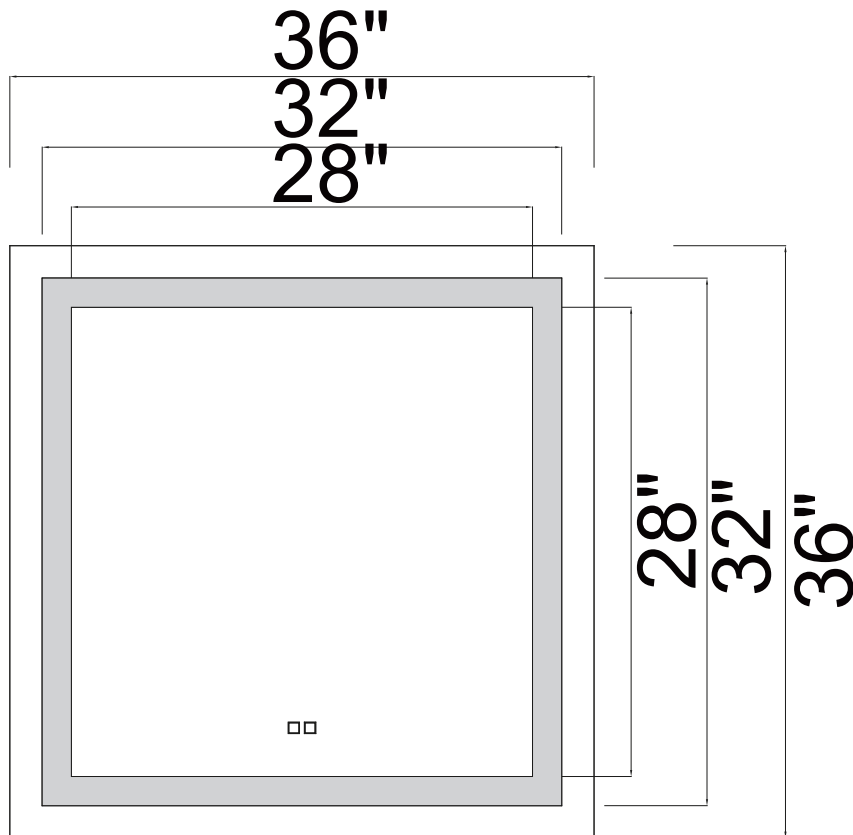

PROJECT: _____
 FIXTURE TYPE: _____
 LOCATION: _____
 CONTACT/PHONE: _____

Mirror can not turn on/off from a wall switch

Item	1232W36-36-A
Collection	ABRIL
Finish	White
Glass	-----
Crystal	-----
Input	120V AC,60HZ,AC

Shade	-----
Length/Dia.	36"
Width/Ext.	2"
Height	36"
Maximum	-----
Lumens	1196

Light Source	LED
Bulb Info.	23W
Included	-----
Dimmable	No
Color	3000K, 4000K, 6000K
Weight	