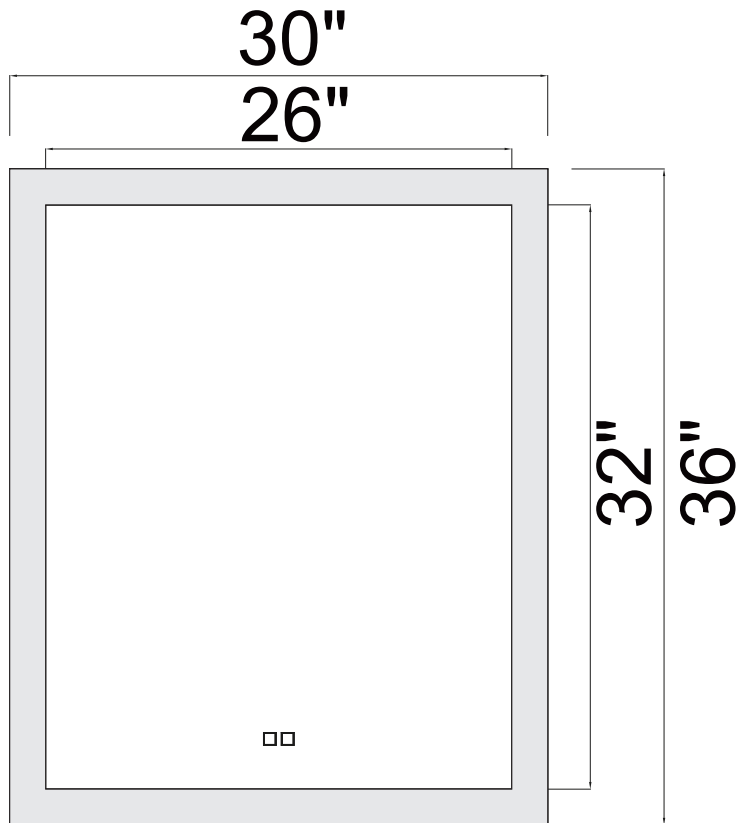

PROJECT: _____
 FIXTURE TYPE: _____
 LOCATION: _____
 CONTACT/PHONE: _____

Mirror can not turn on/off from a wall switch

Item	1233W30-36
Collection	ABIGAIL
Finish	White
Glass	-----
Crystal	-----
Input	120V AC,60HZ,AC

Shade	-----
Length/Dia.	30"
Width/Ext.	2"
Height	36"
Maximum	-----
Lumens	1196

Light Source	LED
Bulb Info.	23W
Included	-----
Dimmable	No
Color	3000K, 4000K, 6000K
Weight	