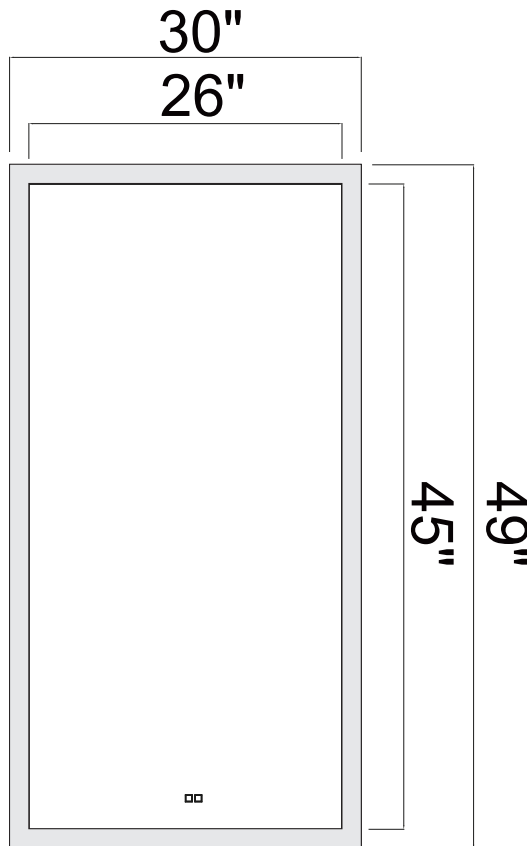

PROJECT: _____
 FIXTURE TYPE: _____
 LOCATION: _____
 CONTACT/PHONE: _____

Mirror can not turn on/off from a wall switch

Item	1233W30-49
Collection	ABIGAIL
Finish	White
Glass	-----
Crystal	-----
Input	120V AC,60HZ,AC

Shade	-----
Length/Dia.	40"
Width/Ext.	2"
Height	36"
Maximum	-----
Lumens	1300

Light Source	LED
Bulb Info.	25W
Included	-----
Dimmable	No
Color	3000K, 4000K, 6000K
Weight	