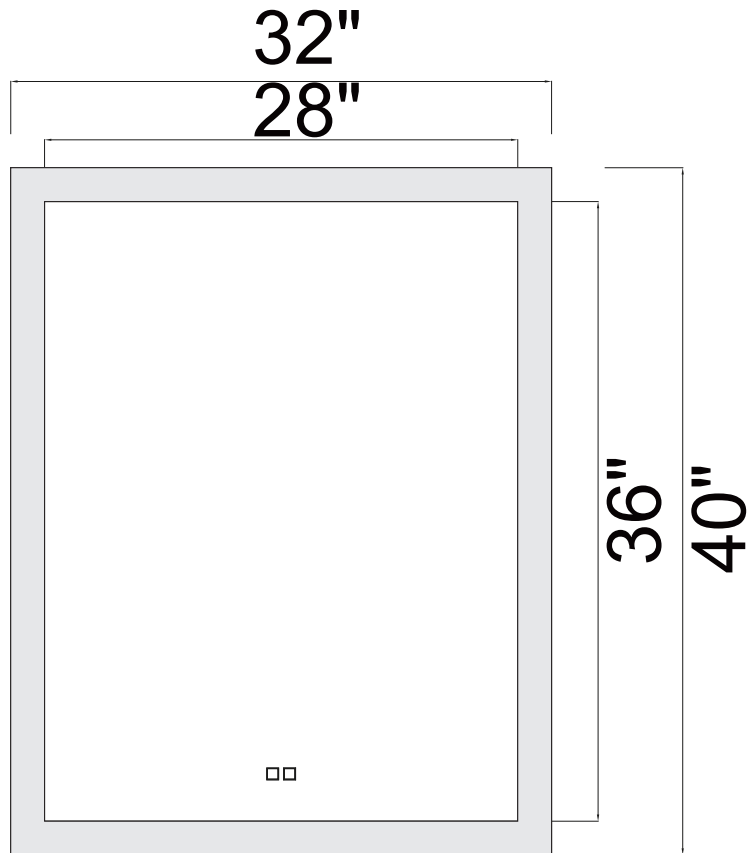

PROJECT: _____
 FIXTURE TYPE: _____
 LOCATION: _____
 CONTACT/PHONE: _____

Mirror can not turn on/off from a wall switch

Item	1233W32-40
Collection	ABIGAIL
Finish	White
Glass	-----
Crystal	-----
Input	120V AC,60HZ,AC

Shade	-----
Length/Dia.	70"
Width/Ext.	2"
Height	36"
Maximum	-----
Lumens	1248

Light Source	LED
Bulb Info.	24W
Included	-----
Dimmable	No
Color	3000K, 4000K, 6000K
Weight	