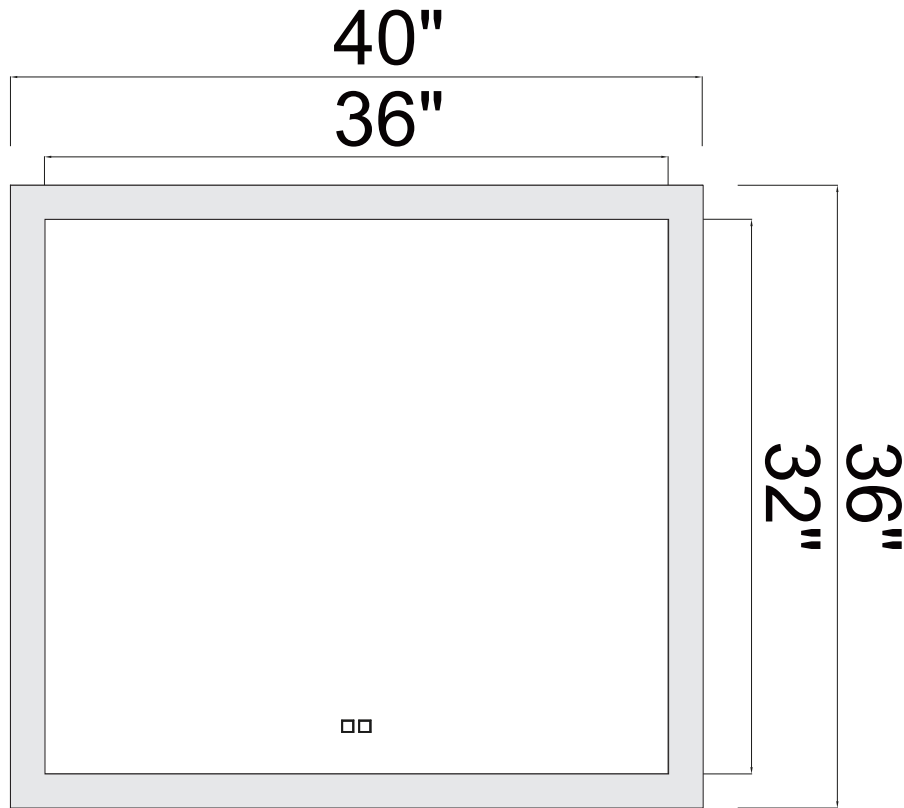

PROJECT: \_\_\_\_\_  
 FIXTURE TYPE: \_\_\_\_\_  
 LOCATION: \_\_\_\_\_  
 CONTACT/PHONE: \_\_\_\_\_

**Mirror can not turn on/off from a wall switch**

Item	1233W40-36
Collection	ABIGAIL
Finish	White
Glass	-----
Crystal	-----
Input	120V AC,60HZ,AC

Shade	-----
Length/Dia.	40"
Width/Ext.	2"
Height	36"
Maximum	-----
Lumens	988

Light Source	LED
Bulb Info.	19W
Included	-----
Dimmable	No
Color	3000K, 4000K, 6000K
Weight	