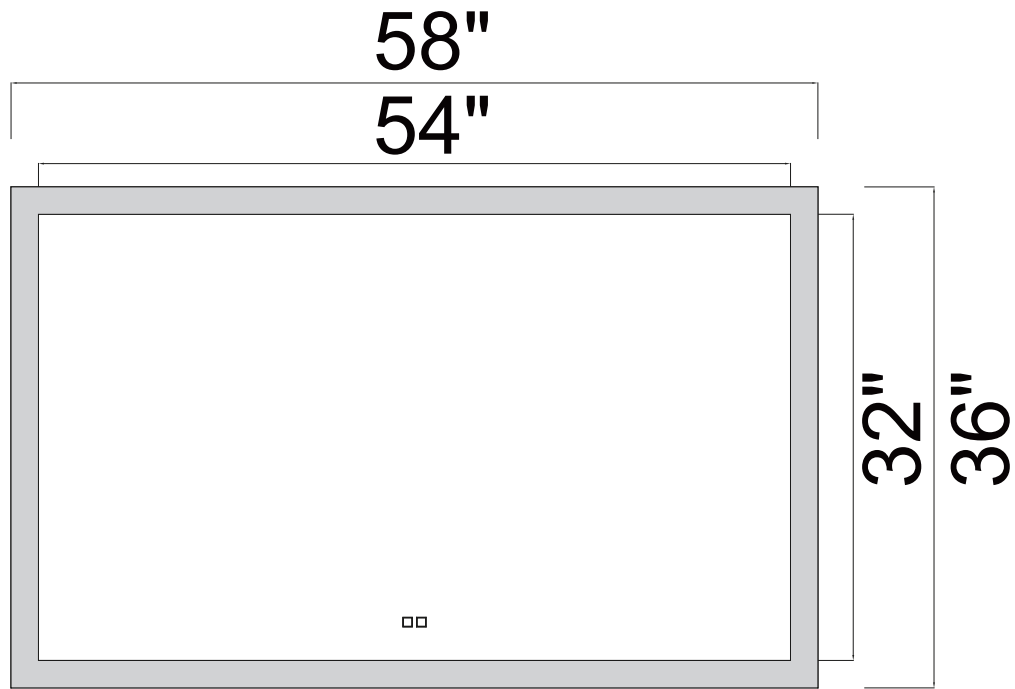

PROJECT: _____
 FIXTURE TYPE: _____
 LOCATION: _____
 CONTACT/PHONE: _____

Mirror can not turn on/off from a wall switch

Item	1233W58-36
Collection	ABIGAIL
Finish	White
Glass	-----
Crystal	-----
Input	120V AC,60HZ,AC

Shade	-----
Length/Dia.	36"
Width/Ext.	2"
Height	58"
Maximum	-----
Lumens	1352

Light Source	LED
Bulb Info.	26W
Included	-----
Dimmable	No
Color	3000K, 4000K, 6000K
Weight	