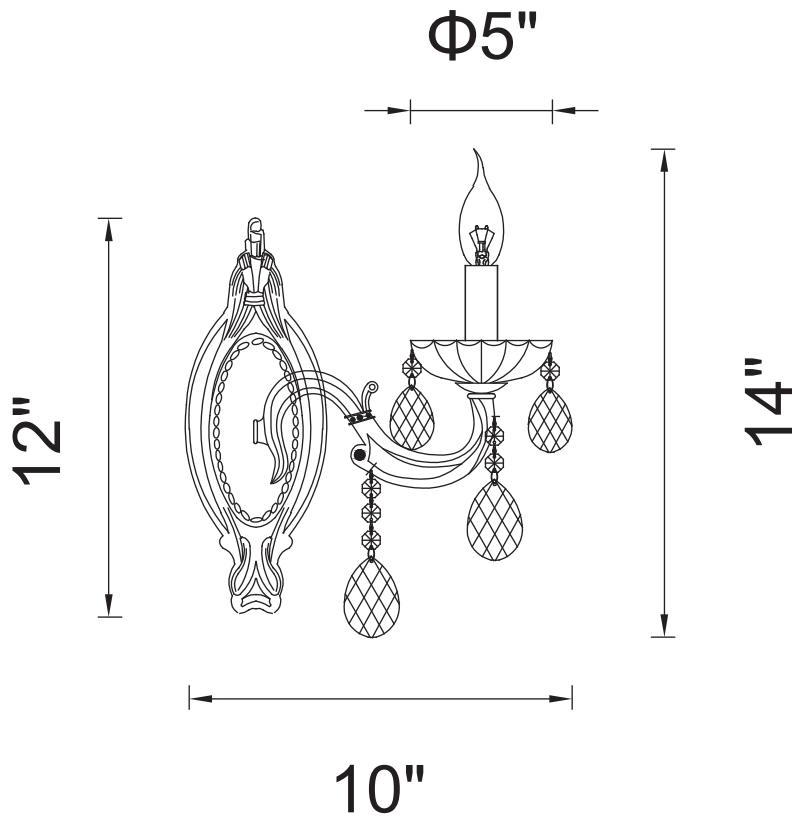

PROJECT: _____

FIXTURE TYPE: _____

LOCATION: _____

CONTACT/PHONE: _____

Item	2016W5AB-1
Collection	FLAWLESS
Finish	Antique Brass
Glass	-----
Crystal	Clear
Input	120V AC,60HZ,AC

Shade	-----
Length/Dia.	5"
Width/Ext.	10"
Height	14"
Maximum	-----
Lumens	-----

Light Source	E12
Bulb Info.	1×60W
Included	-----
Dimmable	Yes
Color	-----
Weight	