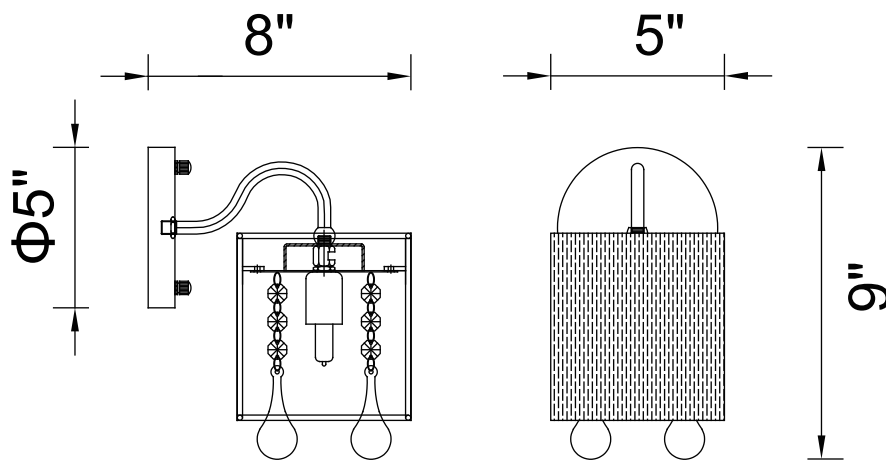

PROJECT: _____

FIXTURE TYPE: _____

LOCATION: _____

CONTACT/PHONE: _____

Item	5006W5C-1
Collection	WATER DROP
Finish	Chrome
Glass	-----
Crystal	Clear
Input	120V AC,60HZ,AC

Shade	White
Length/Dia.	5"
Width/Ext.	8"
Height	9"
Maximum	-----
Lumens	-----

Light Source	G9
Bulb Info.	1×40W
Included	-----
Dimmable	Yes
Color	-----
Weight	