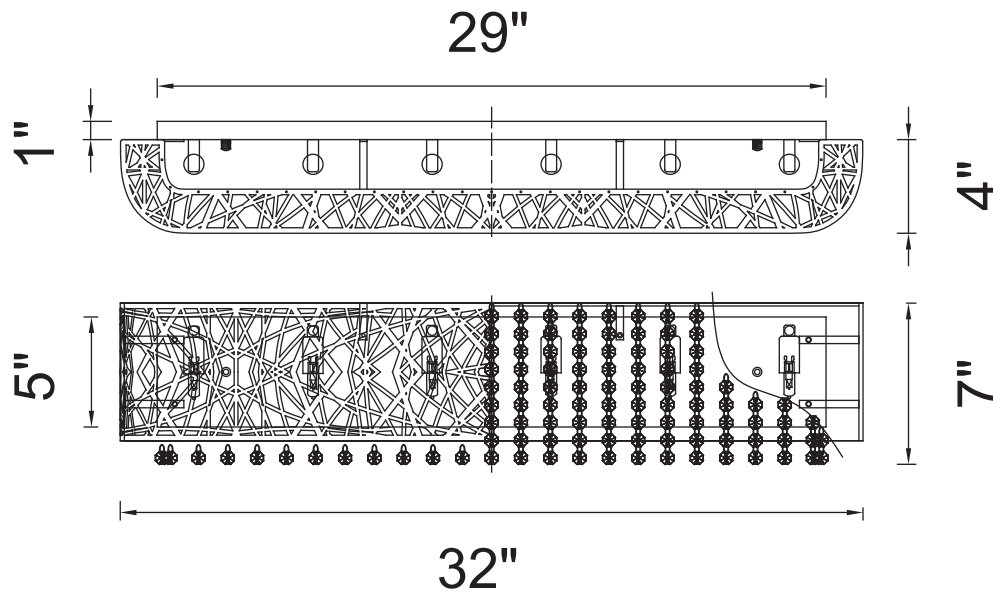

PROJECT: \_\_\_\_\_

FIXTURE TYPE: \_\_\_\_\_

LOCATION: \_\_\_\_\_

CONTACT/PHONE: \_\_\_\_\_

Item	5008W32ST-O
Collection	ETERNITY
Finish	Stainless Steel
Glass	-----
Crystal	Clear
Input	120V AC,60HZ,AC

Shade	-----
Length/Dia.	32"
Width/Ext.	4"
Height	7"
Maximum	-----
Lumens	-----

Light Source	G9
Bulb Info.	6×40W
Included	-----
Dimmable	Yes
Color	-----
Weight	